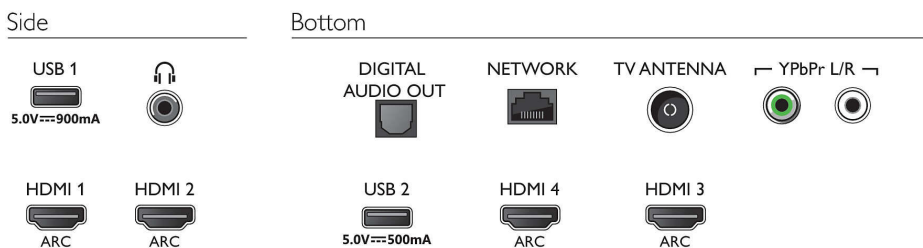

Processing

- Processing Power: Quad Core

Sound

- Output power (RMS): 20W
- Speaker configuration: 2x10W full range speaker
- Sound Enhancement: Auto Volume Leveler, Dolby Atmos, Clear Sound, Smart Sound

Connectivity

- Number of HDMI connections: 4
- HDMI features: 4K, Audio Return Channel
- Number of component in (YPbPr): 1
- EasyLink (HDMI-CEC): Remote control pass-through, System audio control, System standby, One touch play
- Number of USBs: 2
- Wireless connection: Bluetooth 4.2, Wi-Fi 802.11n, 2x2, Dual band
- Other connections: Digital audio out (optical), Ethernet-LAN RJ-45, Audio L/R in, Headphone out
- HDCP 2.2: Yes on all HDMI

Power

- Mains power: AC 220 - 240 V 50/60Hz
- Ambient temperature: 5 °C to 35 °C
- Power Saving Features: Auto switch-off timer, Picture mute (for radio), Light sensor

Accessories

- Included accessories: Remote Control, Quick start guide, Legal and safety brochure, Power cord, Mini-jack to L/R cable, Mini-jack to YPbPr cable, Table

- top stand
- Included batteries: 2 x AAA Batteries

Dimensions

- Set Width: 1236.6 mm
- Set Height: 723.6 mm
- Set Depth: 80 mm
- Product weight: 16.1 kg
- Set width (with stand): 1236.6 mm
- Set height (with stand): 742 mm
- Set depth (with stand): 235.4 mm
- Product weight (+stand): 16.4 kg
- Box width: 1360.0 mm
- Box height: 860.0 mm
- Box depth: 160.0 mm
- Weight incl. Packaging: 20.5 kg
- Wall mount compatible: 300 x 200 mm

Connections

Issue date 2023-07-25

Version: 1.0.1

EAN: 87 18863 02453 9

© 2023 Koninklijke Philips N.V.
All Rights reserved.

Specifications are subject to change without notice.
Trademarks are the property of Koninklijke Philips N.V.
or their respective owners.

www.philips.com

* EPG and actual visibility (up to 8 days) is country and operator dependent.
* Android App offerings vary per country. For more details please visit your local Google Play Store.
* The TV supports DVB reception for 'Free to air' broadcast. Specific DVB operators may not be supported. An up to date list can be found in the FAQ section of the Philips support website. For some operators Conditional Access and subscription are required. Contact your operator for more information.
* Philips TV Remote app and related functionalities vary per TV model, operator, and country, as well as smart device model and OS. For more details please visit: www.philips.com/TVRemoteapp.
* Smart TV app offerings vary per TV model and country. For more details please visit: www.philips.com/smarttv.
* Please note that your Amazon Apps may not always be available in your country. (Currently Amazon apps works only in UK, Germany, Austria)
* Its functionality is subject to ChromeCast built-in apps and smart devices. For more details, please visit ChromeCast built-in product pages.