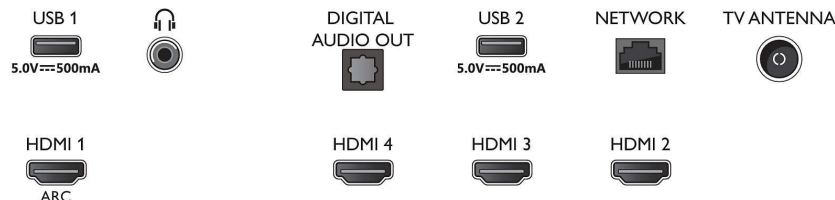

Connectivity

- Number of HDMI connections: 4
- HDMI features: Audio Return Channel, 4K
- EasyLink (HDMI-CEC): Remote control pass-through, System audio control, System standby, One touch play
- Number of USBs: 2
- Wireless connection: Wi-Fi 802.11n, 2x2, Dual band, Bluetooth 5.0
- Other connections: Digital audio out (optical), Ethernet-LAN RJ-45, Headphone out
- HDCP 2.3: Yes on all HDMI
- HDMI ARC: Yes on HDMI1

Accessories

- Included accessories: Remote Control, 2 x AAA Batteries, Power cord, Quick start guide, Legal and safety brochure, Table top stand

70PUT7906/94

Dimensions

- Set Width: 1572.4 mm
- Set Height: 876.3 mm
- Set Depth: 85.1 mm
- Product weight: 24.6 kg
- Set width (with stand): 1572.4 mm
- Set height (with stand): 905 mm
- Set depth (with stand): 334.9 mm
- Product weight (+stand): 25.2 kg
- Box width: 1757.0 mm
- Box height: 1025.0 mm
- Box depth: 174.0 mm
- Weight incl. Packaging: 32.5 kg
- Wall mount compatible: 300 x 300 mm

Connections

Side

Bottom

Issue date 2023-07-23

Version: 2.0.1

EAN: 87 18863 03315 9

© 2023 Koninklijke Philips N.V.
All Rights reserved.

Specifications are subject to change without notice.
Trademarks are the property of Koninklijke Philips N.V.
or their respective owners.