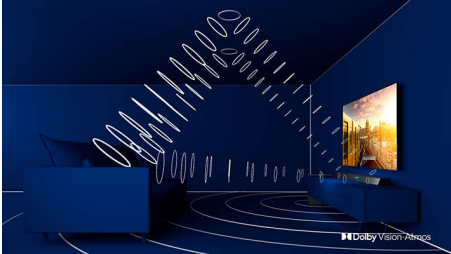

Content at your command.

- Simply smart. Android TV.
- Google Assistant. Control the TV with your voice.

PHILIPS

4K UHD LED Android TV

3-sided Ambilight TV Major HDR formats supported, Dolby Vision and Dolby Atmos, 177 cm (70") Android TV

Highlights

3-sided Ambilight

With Philips Ambilight every moment feels closer. Intelligent LEDs around the edge of the TV respond to the on-screen action and emit an immersive glow that's simply captivating. Experience it once and wonder how you enjoyed TV without it.

Dolby Vision + Dolby Atmos

Support for Dolby's premium sound and video formats means the HDR content you watch will look-and sound-glorious. You'll enjoy a picture that reflects the director's original intentions and experience spacious sound with real clarity and depth.