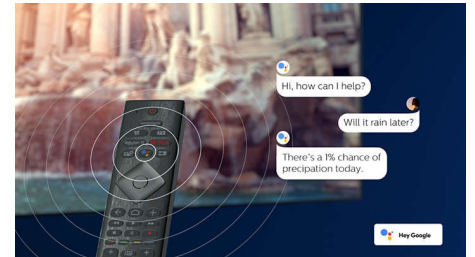

70PUT7906/94

Slim, attractive design

Looking for a TV that fits with your room? This 4K smart TV is dressed for the occasion! The virtually bezel-free screen goes with just about any interior scheme. While the slim feet make it seem as if the screen is floating above your TV unit or table.

Grey bezel. Slender feet.

Grey bezel. Slender feet.

Google Assistant

Control your Philips Android TV with your voice. Want to play a game, watch Netflix, or find content and apps in the Google Play store? Just tell your TV. You can even command all Google Assistant-compatible smart home devices-like dimming the lights and setting the thermostat on movie night. Without leaving the sofa.