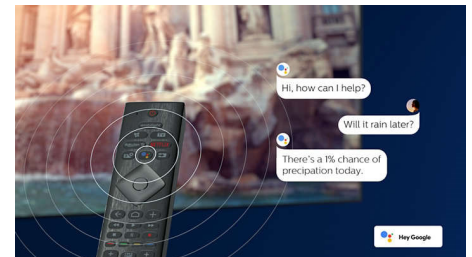

Google Assistant

Control your Philips Android TV with your voice. Want to play a game, watch Netflix, or find content and apps in the Google Play store? Just tell your TV. You can even command all Google Assistant-compatible smart home devices-like dimming the lights and setting the thermostat on movie night. Without leaving the sofa.