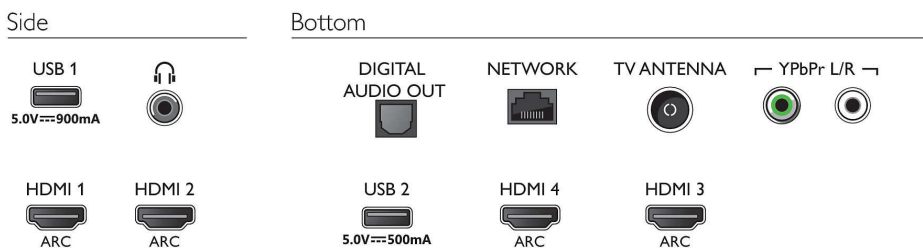

Processing

- Processing Power: Quad Core

Sound

- Output power (RMS): 20W
- Speaker configuration: 2x10W full range speaker
- Sound Enhancement: Clear Sound, Smart Sound, Auto Volume Leveler, Dolby Atmos

Connectivity

- Number of HDMI connections: 4
- HDMI features: 4K, Audio Return Channel
- Number of component in (YPbPr): 1
- EasyLink (HDMI-CEC): Remote control pass-through, System audio control, System standby, One touch play
- Number of USBs: 2
- Wireless connection: Bluetooth 4.2, Wi-Fi 802.11n, 2x2, Dual band
- Other connections: Digital audio out (optical), Ethernet-LAN RJ-45, Audio L/R in, Headphone out
- HDCP 2.2: Yes on all HDMI

Power

- Mains power: AC 220 - 240 V 50/60Hz
- Ambient temperature: 5 °C to 35 °C
- Power Saving Features: Auto switch-off timer, Light sensor, Picture mute (for radio)

Accessories

- Included accessories: Remote Control, Quick start guide, Legal and safety brochure, Power cord, Mini-jack to L/R cable, Mini-jack to YPbPr cable, Table top stand
- Included batteries: 2 x AAA Batteries

Dimensions

- Set Width: 1581.0 mm
- Set Height: 894.0 mm
- Set Depth: 86.1 mm
- Product weight: 30.1 kg
- Set width (with stand): 1581.0 mm
- Set height (with stand): 912.4 mm
- Set depth (with stand): 284.5 mm
- Product weight (+stand): 30.5 kg
- Box width: 1757.0 mm
- Box height: 1034.0 mm
- Box depth: 185.0 mm
- Weight incl. Packaging: 37.5 kg
- Wall mount compatible: 400 x 200 mm

Connections

Issue date 2023-10-02

Version: 6.0.1

EAN: 87 18863 02138 5

© 2023 Koninklijke Philips N.V.
All Rights reserved.

Specifications are subject to change without notice.
Trademarks are the property of Koninklijke Philips N.V.
or their respective owners.

www.philips.com

* EPG and actual visibility (up to 8 days) is country and operator dependent.
* Android App offerings vary per country. For more details please visit your local Google Play Store.
* The TV supports DVB reception for 'Free to air' broadcast. Specific DVB operators may not be supported. An up to date list can be found in the FAQ section of the Philips support website. For some operators Conditional Access and subscription are required. Contact your operator for more information.
* Philips TV Remote app and related functionalities vary per TV model, operator, and country, as well as smart device model and OS. For more details please visit: www.philips.com/TVRemoteapp.
* Smart TV app offerings vary per TV model and country. For more details please visit: www.philips.com/smarttv.
* Please note that your Amazon apps may not always be available in your country. (Currently Amazon apps works only in UK, Germany, Austria)
* Its functionality is subject to ChromeCast built-in apps and smart devices. For more details, please visit ChromeCast built-in product pages.