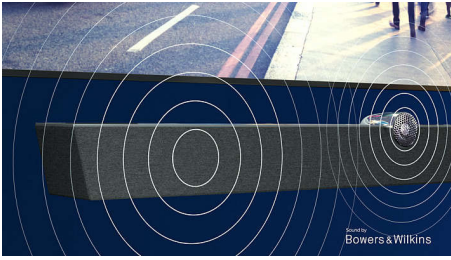

4K UHD MiniLED Android TV

P5 AI Perfect Picture Engine Lyd af Bowers & Wilkins, 4-sidet Ambilight TV, 164 cm (65") Android TV

65PML9636/12

Vigtigste nyheder

Lyd af Bowers & Wilkins

Et eksklusivt højttalerdesign fra de legendariske lydingeniører, Bowers & Wilkins, leverer betagende virkelighedstro præstation. Opadvendte højttalere giver dig mulighed for at få mest muligt ud af Dolby Atmos. En central diskantenhed holder dialogen uberørt, uanset hvor intenst dramaet bliver.