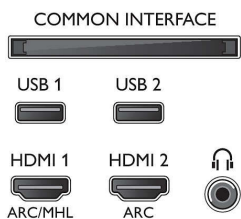

Connections

Side