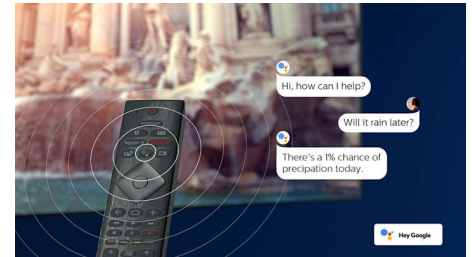

70PUT7906/68

Slim, attractive design

Looking for a TV that fits with your room? This 4K smart TV is dressed for the occasion! The virtually bezel-free screen goes with just about any interior scheme. While the slim feet make it seem as if the screen is floating above your TV unit or table.

Grey bezel. Slender feet.

Grey bezel. Slender feet.

Google Assistant

Control your Philips Android TV with your voice. Want to play a game, watch Netflix, or find content and apps in the Google Play store? Just tell your TV. You can even command all Google Assistant-compatible smart home devices-like dimming the lights and setting the thermostat on movie night. Without leaving the sofa.