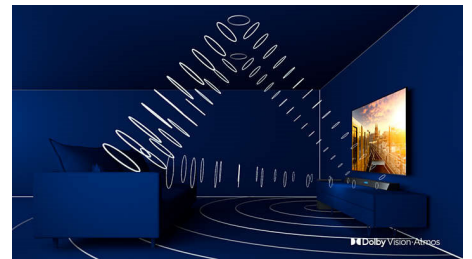

Power

- Mains power: AC 110 - 240 V 50/60Hz
- Ambient temperature: 5 °C to 35 °C
- Power Saving Features: Auto switch-off timer, Picture mute (for radio)

Accessories

- Included accessories: Remote Control, 2 x AAA Batteries, Power cord, Quick start guide, Legal and safety brochure, Table top stand

Highlights

PicturePlus (Australia)

1. Set Width: 1113 mm
   - Set Height: 650.6 mm
   - Set Depth: 87.2 mm
   - Product weight: 10.9 kg
   - Set width (with stand): 1113 mm
   - Set height (with stand): 668.6 mm
   - Set depth (with stand): 241.3 mm
   - Product weight (+stand): 11.2 kg
   - Box width: 1246 mm
   - Box height: 800 mm
   - Box depth: 160 mm
   - Weight incl. packaging: 14.5 kg
   - Wall mount compatible: 500 x 200 mm
2. Never miss a thing with Freeview! Find out what's on now, next or over the next 7 days with the easy to use TV guide. Looking for your favourite show? Use Search for quick access to all your favourite on demand from ABC iView, SBS On Demand, 7+, 9Now and 10 Play. All in one place, all for free.

4K LED TV

With four times the resolution of conventional Full HD, Ultra HD lights up your screen with over 8 million pixels and our unique Ultra Resolution Upscaling technology. Experience improved images regardless of the original content, and enjoy a sharper picture with superior depth, contrast, natural motion and vivid details.

Dolby Vision and Dolby Atmos

Support for Dolby's premium sound and video formats means the HDR content you watch will look and sound gloriously real. Whether it's the latest streaming series or a Blu-Ray disc set, you'll enjoy contrast, brightness, and color that reflect the director's original intentions. And hear spacious sound with clarity, detail, and depth.

Connections

Side

Bottom

Issue date 2023-10-02

Version: 4.2.1

EAN: 87 18863 02214 6

© 2023 Koninklijke Philips N.V.
All Rights reserved.

Specifications are subject to change without notice. Trademarks are the property of Koninklijke Philips N.V. or their respective owners.

www.philips.com

* EPG and actual visibility (up to 8 days) is country and operator dependent.

* The TV supports DVB reception for 'Free to air' broadcast. Specific DVB operators may not be supported. An up to date list can be found in the FAQ section of the Philips support website. For some operators Conditional Access and subscription are required. Contact your operator for more information.

* Philips TV Remote app and related functionalities vary per TV model, operator, and country, as well as smart device model and OS. For more details please visit: www.philips.com/TVRemoteapp.

* Smart TV app offerings vary per TV model and country. For more details please visit: www.philips.com/smarttv.

* Compatibility depends on Wifi Miracast certification & Android 4.2 or later. For more details please refer to your device documentation.