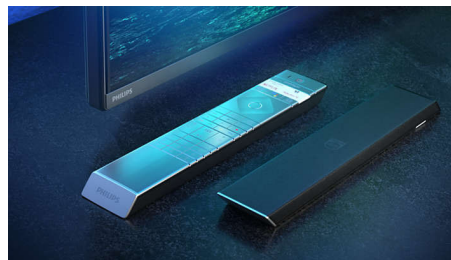

# OLED+

The difference is real.

A Philips 4K UHD OLED+ TV is compatible with all major HDR formats. Whether it's a must-watch series or the latest game, every scene will be full of rich detail. If you're watching or playing in a brightly lit room, your TV automatically adjusts the picture so it still looks amazing.

## Premium materials.

Premium materials make all the difference to this OLED+ TV. The micro-mesh speaker grille is topped with Kvadrat's acoustically transparent wool-blend speaker fabric, which allows the sound to flow freely into the room. The backlit remote is finished with soft, responsibly sourced Muirhead leather.