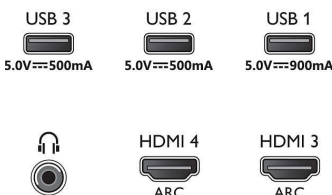

Connections

Side