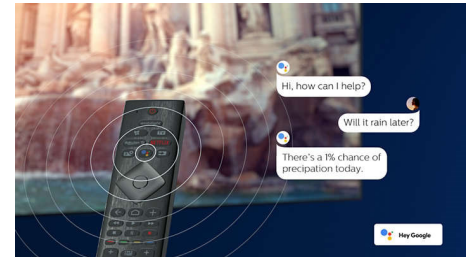

65PUT7906/56

Slim, attractive design

Looking for a TV that fits with your room? This 4K smart TV is dressed for the occasion! The virtually bezel-free screen goes with just about any interior scheme. While the slim feet make it seem as if the screen is floating above your TV unit or table.

Grey bezel. Slender feet.

Grey bezel. Slender feet.

Google Assistant

Control your Philips Android TV with your voice. Want to play a game, watch Netflix, or find content and apps in the Google Play store? Just tell your TV. You can even command all Google Assistant-compatible smart home devices-like dimming the lights and setting the thermostat on movie night. Without leaving the sofa.