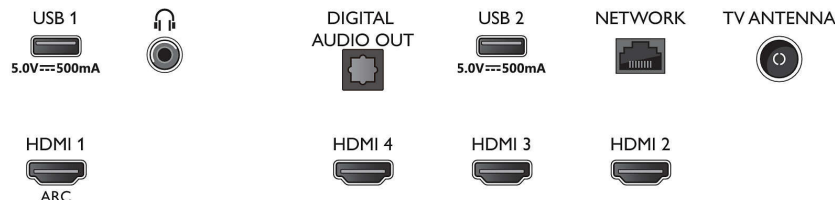

Connectivity

- Number of HDMI connections: 4
- HDMI features: Audio Return Channel, 4K
- EasyLink (HDMI-CEC): Remote control pass-through, System audio control, System standby, One touch play
- Number of USBs: 2
- Wireless connection: Wi-Fi 802.11n, 2x2, Dual band, Bluetooth 5.0
- Other connections: Digital audio out (optical), Ethernet-LAN RJ-45, Headphone out
- HDCP 2.3: Yes on all HDMI
- HDMI ARC: Yes on HDMI1

Accessories

- Included accessories: Remote Control, 2 x AAA Batteries, Power cord, Quick start guide, Legal and safety brochure, Table top stand

Dimensions

- Set Width: 1450.5 mm
- Set Height: 833.5 mm

- Set Depth: 85.1 mm
- Product weight: 21.3 kg
- Set width (with stand): 1450.5 mm
- Set height (with stand): 860.5 mm
- Set depth (with stand): 293.2 mm
- Product weight (+stand): 21.5 kg
- Box width: 1600.0 mm
- Box height: 995.0 mm
- Box depth: 170.0 mm
- Weight incl. Packaging: 28.4 kg
- Wall mount compatible: 300 x 300 mm

Connections

Side

Bottom

Issue date 2023-07-23

Version: 2.0.1

EAN: 87 18863 03205 3

© 2023 Koninklijke Philips N.V.
All Rights reserved.

Specifications are subject to change without notice. Trademarks are the property of Koninklijke Philips N.V. or their respective owners.