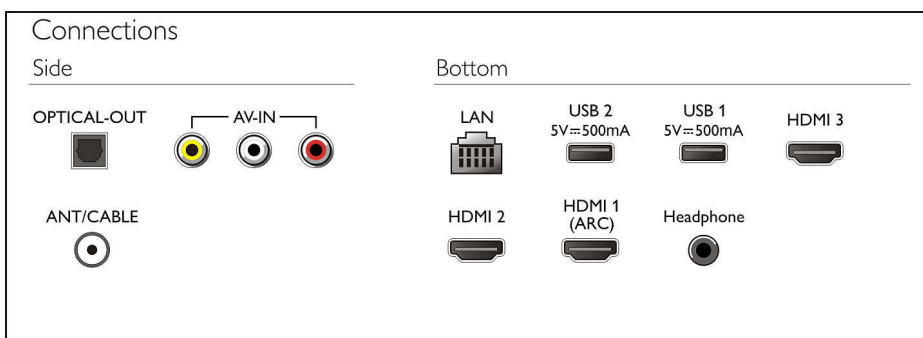

Issue date 2023-10-02

Version: 4.1.1

EAN: 87 18863 02322 8

© 2023 Koninklijke Philips N.V.
All Rights reserved.

Specifications are subject to change without notice.
Trademarks are the property of Koninklijke Philips N.V.
or their respective owners.

www.philips.com

* EPG and actual visibility (up to 8 days) is country and operator dependent.
* Philips TV does not guarantee 100% interoperability with all HDMI CEC devices
* Netflix movie programs are only available via your content provider set top box (not available on your TV). Please approach your content provider for Netflix subscription.