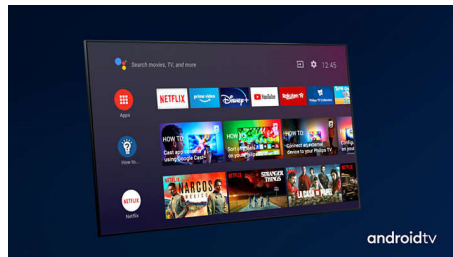

Simply smart. Android TV

Your Philips Android TV gives you the content you want-when you want it. You can customize the home screen to display your favorite apps, making it simple to start streaming the movies and shows you love. Or pick up where you left off.

50PUT7906/79