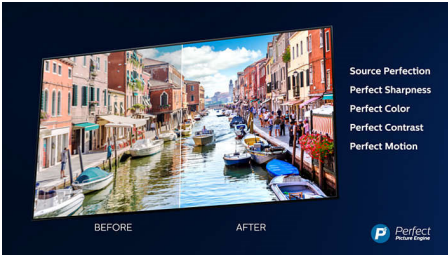

4K UHD LED Android TV
139 cm (55") Major HDR formats supported, P5 Perfect Picture Engine

55PUT8215/68

Highlights

P5 Perfect Picture Engine

The Philips P5 engine delivers a picture as brilliant as the content you love. Details have noticeably more depth. Colors are vivid, while skin tones look natural. Contrast is so crisp you'll feel every detail. Motion is perfectly smooth.