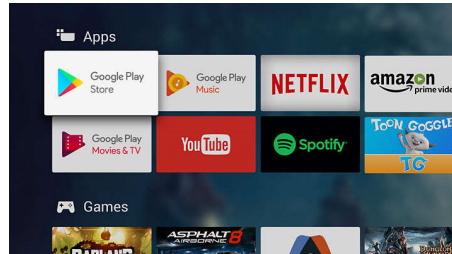

TV Content

Go beyond traditional TV programming with Google Play Store and Philips App Gallery. Experience endless movies, TV, music, apps and games online. More to love.