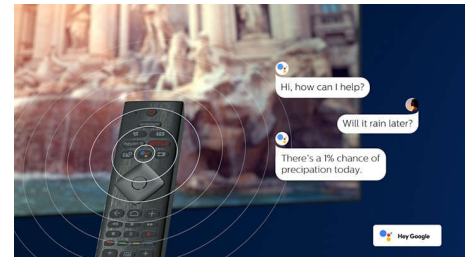

Google Assistant

Control your Philips Android TV with your voice. Want to play a game, watch Netflix, or find content and apps in the Google Play store? Just tell your TV. You can even command all Google Assistant-compatible smart home devices-like dimming the lights and setting the thermostat on movie night. Without leaving the sofa.

Well-balanced audio

Well-balanced audio. Crisp, clear dialogue. Punchy effects.

androidtv