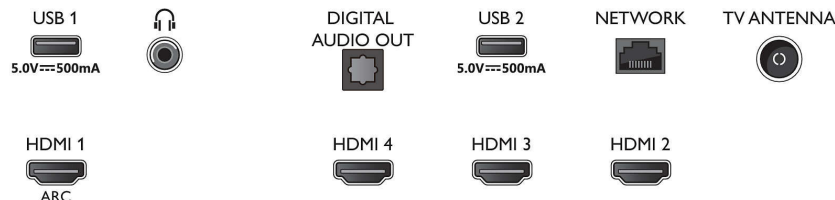

Connectivity

- Number of HDMI connections: 4
- HDMI features: Audio Return Channel, 4K
- EasyLink (HDMI-CEC): Remote control pass-through, System audio control, System standby, One touch play
- Number of USBs: 2
- Wireless connection: Wi-Fi 802.11n, 2x2, Dual band, Bluetooth 5.0
- Other connections: Digital audio out (optical), Ethernet-LAN RJ-45, Headphone out
- HDCP 2.3: Yes on all HDMI
- HDMI ARC: Yes on HDMI1

Accessories

- Included accessories: Remote Control, 2 x AAA Batteries, Power cord, Quick start guide, Legal and safety brochure, Table top stand

Dimensions

- Set Width: 1450.5 mm
- Set Height: 833.5 mm

- Set Depth: 85.1 mm
- Product weight: 21.3 kg
- Set width (with stand): 1450.5 mm
- Set height (with stand): 860.5 mm
- Set depth (with stand): 293.2 mm
- Product weight (+stand): 21.5 kg
- Box width: 1600.0 mm
- Box height: 995.0 mm
- Box depth: 170.0 mm
- Weight incl. Packaging: 28.4 kg
- Wall mount compatible: 300 x 300 mm

Connections

Side

Bottom

Issue date 2023-07-23

Version: 2.0.1

EAN: 87 18863 03205 3

© 2023 Koninklijke Philips N.V.
All Rights reserved.

Specifications are subject to change without notice.
Trademarks are the property of Koninklijke Philips N.V.
or their respective owners.