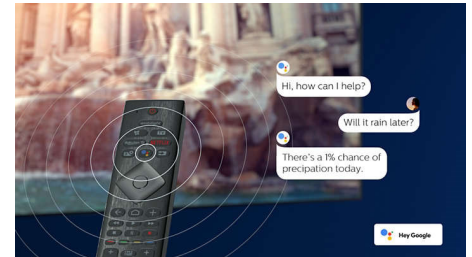

65PUT7906/56

Slim, attractive design

Looking for a TV that fits with your room? This 4K smart TV is dressed for the occasion! The virtually bezel-free screen goes with just about any interior scheme. While the slim feet make it seem as if the screen is floating above your TV unit or table.

Grey bezel. Slender feet.

Grey bezel. Slender feet.

Google Assistant

Control your Philips Android TV with your voice. Want to play a game, watch Netflix, or find content and apps in the Google Play store? Just tell your TV. You can even command all Google Assistant-compatible smart home devices-like dimming the lights and setting the thermostat on movie night. Without leaving the sofa.