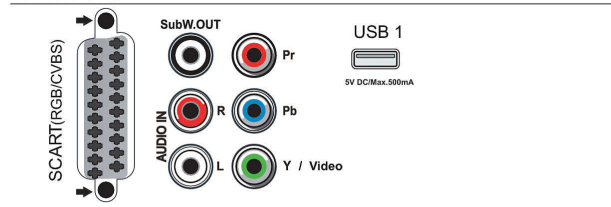

4K UltraHD

PixelPlus
ULTRA HD

Connections Side

Connections Rear

Connections Bottom

Data apariției 2023-10-04

Versiune: 10.0.1

EAN: 87 18863 00938 3