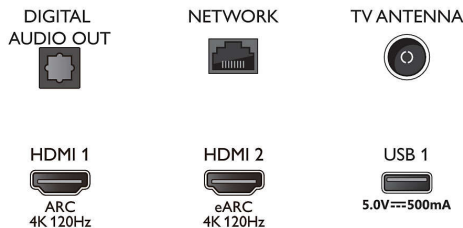

## Accessories

- Included Accessories: Legal and safety brochure, Power cord, Quick start guide (x1), Remote Control, Table top stand, 2 x AAA Batteries

## Dimensions

- Set Width: 1227.8 mm
- Set Height: 702 mm
- Set Depth: 68.0 mm
- Product weight: 19.0 kg
- Set width (with stand): 1227.8 mm
- Set height (with stand): 719.0 mm
- Set depth (with stand): 280.0 mm
- Product weight (+stand): 19.4 kg
- Box width: 1400.0 mm
- Box height: 860.0 mm
- Box depth: 160.0 mm
- Weight incl. Packaging: 25 kg
- Wall mount dimensions: 300 x 300 mm, 400 x 300 mm

## Connections

Side

Bottom

Issue date 2023-07-23

Version: 5.0.1

EAN: 87 18863 03216 9

© 2023 Koninklijke Philips N.V.  
All Rights reserved.

Specifications are subject to change without notice. Trademarks are the property of Koninklijke Philips N.V. or their respective owners.