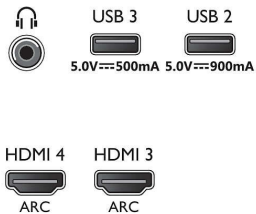

Connections

Side

Bottom