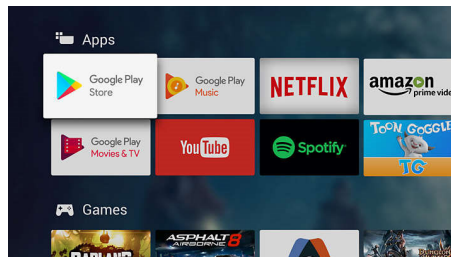

TV Content

Go beyond traditional TV programming with Google Play Store and Philips App Gallery.

Experience endless movies, TV, music, apps and games online. More to love.

AI voice control.

Control your Philips Android TV with your voice. Want to play a game, watch Netflix, or find content and apps in the Google Play store? Just tell your TV. You can even command all Google Assistant-compatible smart home devices, like dimming the lights and setting the thermostat on movie night. Without leaving the sofa. The days of searching for the TV remote are over. Now you can use your voice to control your Philips smart TV via Alexa-enabled devices, like Amazon Echo. Turn your TV on, change the channel, switch to your gaming console and more with Alexa.

Punchy effects

Crisp, clear dialogue. Punchy effects.

Well-balanced audio

Well-balanced audio from full-range speakers.