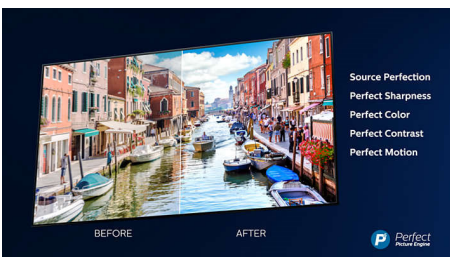

P5 Perfect Picture Engine

The Philips P5 engine delivers a picture as brilliant as the content you love. Details have noticeably more depth. Colors are vivid, while skin tones look natural. Contrast is so crisp you'll feel every detail. Motion is perfectly smooth.