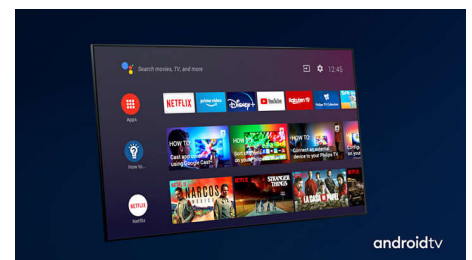

Android TV.

Make your Philips Android TV your own. If it's all about Amazon and YouTube this week, and Rakuten TV and Netflix next week-no problem. A clear, intuitive interface lets you put the content you love front and center. Easily pick up where you left off in the latest series, or check out the new movie releases.