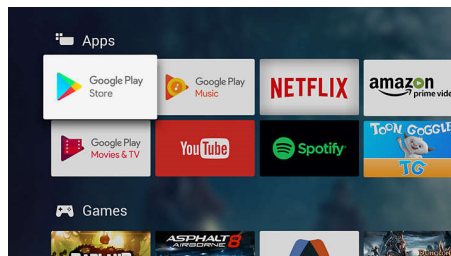

TV Content

Go beyond traditional TV programming with Google Play Store and Philips App Gallery.

Experience endless movies, TV, music, apps and games online. More to love.

Punchy effects

Crisp, clear dialogue. Punchy effects.

Well-balanced audio

Well-balanced audio from full-range speakers.

Slim design

Slim design. Slender metal bezel and metal stand.

Android TV

Make your Philips Android TV your own. If it's all about Amazon and YouTube this week, and Netflix next week-no problem. A clear, intuitive interface lets you put the content you love front and center. Easily pick up where you left off in the latest series, or check out the new movie releases.