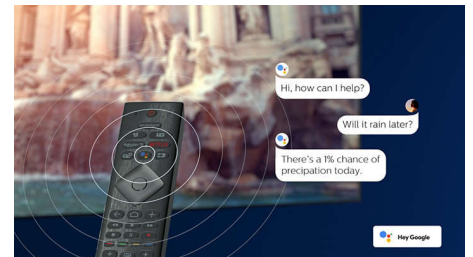

Well-balanced audio

Well-balanced audio from full-range speakers.

Slim design

Slim design. Slender metal bezel and metal stand.

Android TV

Make your Philips Android TV your own. If it's all about Amazon and YouTube this week, and Netflix next week-no problem. A clear, intuitive interface lets you put the content you love front and center. Easily pick up where you left off in the latest series, or check out the new movie releases.

Google Assistant

Control your Philips Android TV with your voice. Want to play a game, watch Netflix, or find content and apps in the Google Play store? Just tell your TV. You can even command all Google Assistant-compatible smart home devices-like dimming the lights and setting the thermostat on movie night. Without leaving the sofa.