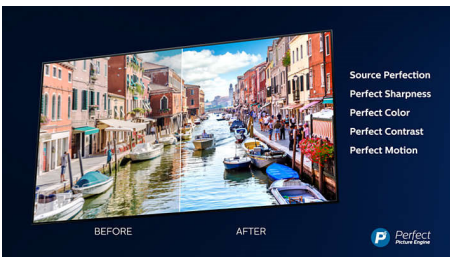

P5 Perfect Picture Engine

The Philips P5 engine delivers a picture as brilliant as the content you love. Details have noticeably more depth. Colors are vivid, while skin tones look natural. Contrast is so crisp

you'll feel every detail. Motion is perfectly smooth.