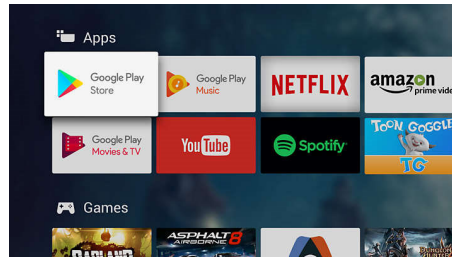

TV Content

Go beyond traditional TV programming with Google Play Store and Philips App Gallery. Experience endless movies, TV, music, apps and games online. More to love.