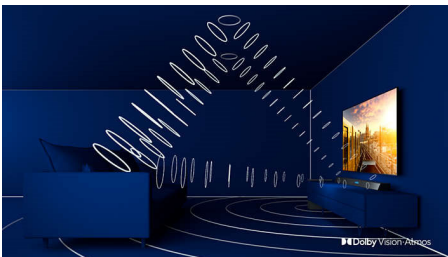

Dolby Vision and Dolby Atmos

Support for Dolby's premium sound and video formats means the HDR content you watch will look-and sound-gloriously real. Whether it's the latest streaming series or a Blu-Ray disc set, you'll enjoy contrast, brightness, and color that reflect the director's original intentions. And hear spacious sound with clarity, detail, and depth.