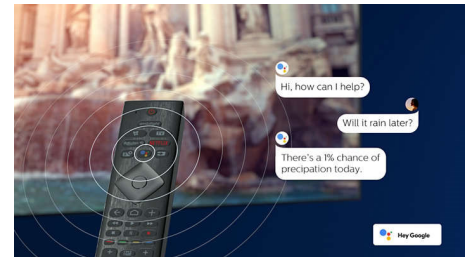

Google Assistant

Control your Philips Android TV with your voice. Want to play a game, watch Netflix, or find content and apps in the Google Play store? Just tell your TV. You can even command all Google Assistant-compatible smart home devices-like dimming the lights and setting the thermostat on movie night. Without leaving the sofa.