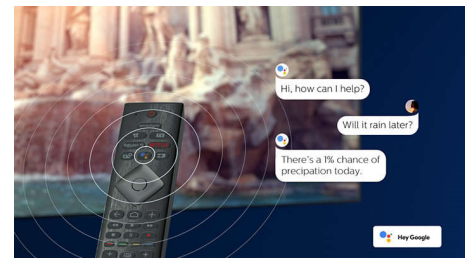

Voice assistant

Control your Philips Android TV with your voice. Want to play a game, watch Netflix, or find content and apps in the Google Play store? Just tell your TV. You can even command all Google Assistant-compatible smart home devices, like dimming the lights and setting the thermostat on movie night. Without leaving the sofa. The days of searching for the TV remote are over. Now you can use your voice to control your Philips smart TV via Alexa-enabled devices, like Amazon Echo. Turn your TV on, change the channel, switch to your gaming console and more with Alexa.

Well-balanced audio

Well-balanced audio. Crisp, clear dialogue. Punchy effects.