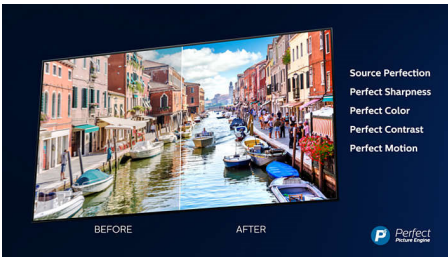

Highlights

P5 Perfect Picture Engine

The Philips P5 engine delivers a picture as brilliant as the content you love. Details have noticeably more depth. Colors are vivid, while skin tones look natural. Contrast is so crisp you'll feel every detail. Motion is perfectly smooth.