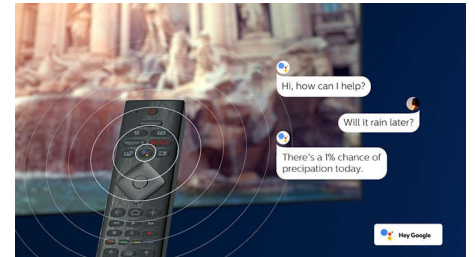

55PUT7906/56

Slim, attractive design

Looking for a TV that fits with your room? This 4K smart TV is dressed for the occasion! The virtually bezel-free screen goes with just about any interior scheme. While the slim feet make it seem as if the screen is floating above your TV unit or table.

Grey bezel. Slender feet.

Grey bezel. Slender feet.

Google Assistant

Control your Philips Android TV with your voice. Want to play a game, watch Netflix, or find content and apps in the Google Play store? Just tell your TV. You can even command all Google Assistant-compatible smart home devices-like dimming the lights and setting the thermostat on movie night. Without leaving the sofa.