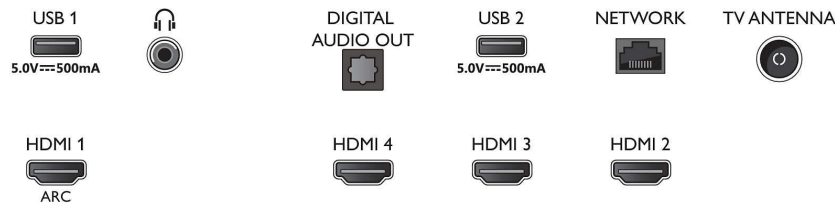

Connectivity

- Number of HDMI connections: 4
- HDMI features: Audio Return Channel, 4K
- EasyLink (HDMI-CEC): Remote control pass-through, System audio control, System standby, One touch play
- Number of USBs: 2
- Wireless connection: Wi-Fi 802.11n, 2x2, Dual band, Bluetooth 5.0
- Other connections: Digital audio out (optical), Ethernet-LAN RJ-45, Headphone out
- HDCP 2.3: Yes on all HDMI
- HDMI ARC: Yes on HDMI1

Accessories

- Included accessories: Remote Control, 2 x AAA Batteries, Power cord, Quick start guide, Legal and safety brochure, Table top stand

Dimensions

- Set Width: 1231.2 mm
- Set Height: 709.6 mm

- Set Depth: 79.4 mm
- Product weight: 14.2 kg
- Set width (with stand): 1231.2 mm
- Set height (with stand): 736.6 mm
- Set depth (with stand): 255.8 mm
- Product weight (+stand): 14.4 kg
- Box width: 1360.0 mm
- Box height: 840.0 mm
- Box depth: 160.0 mm
- Weight incl. Packaging: 18.9 kg
- Wall mount compatible: 200 x 300 mm

Connections

Side

Bottom

Issue date 2023-07-23

Version: 2.0.1

EAN: 87 18863 03204 6

© 2023 Koninklijke Philips N.V.
All Rights reserved.

Specifications are subject to change without notice.
Trademarks are the property of Koninklijke Philips N.V.
or their respective owners.