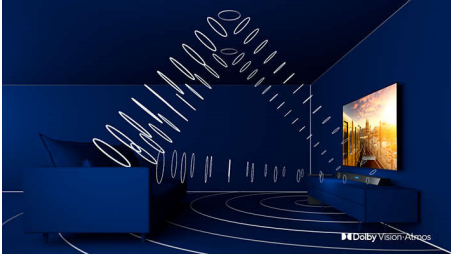

Content at your command.

- Simply smart. Android TV.
- Google Assistant. Control the TV with your voice.

PHILIPS

4K UHD Android TV

3-sided Ambilight TV Major HDR formats supported, Dolby Vision and Dolby Atmos, 139 cm (55") Android TV

Highlights

3-sided Ambilight

With Philips Ambilight every moment feels closer. Intelligent LEDs around the edge of the TV respond to the on-screen action and emit an immersive glow that's simply captivating. Experience it once and wonder how you enjoyed TV without it.

Dolby Vision + Dolby Atmos

Support for Dolby's premium sound and video formats means the HDR content you watch will look-and sound-glorious. You'll enjoy a picture that reflects the director's original intentions and experience spacious sound with real clarity and depth.