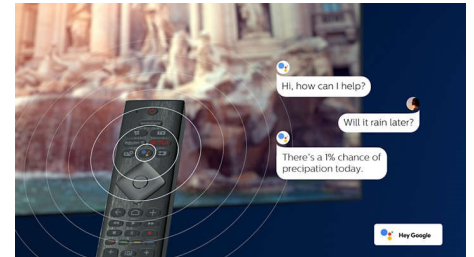

Google Assistant

Control your Philips Android TV with your voice. Want to play a game, watch Netflix, or find content and apps in the Google Play store? Just tell your TV. You can even command all Google Assistant-compatible smart home devices-like dimming the lights and setting the thermostat on movie night. Without leaving the sofa.

Dolby Vision Atmos

androidtv

Hey Google