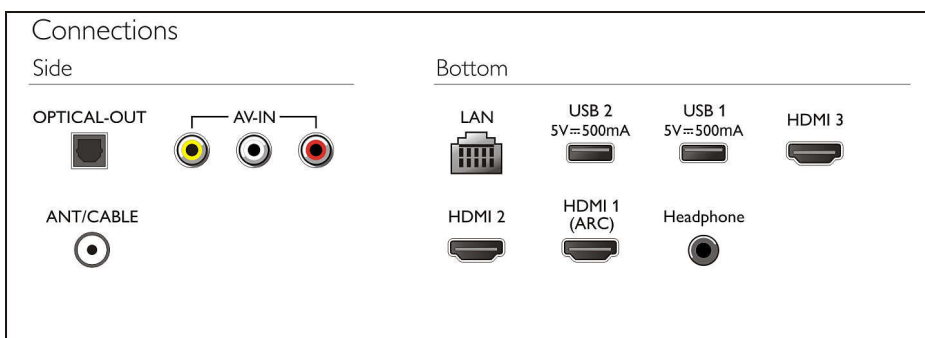

Issue date 2023-10-02

Version: 3.0.1

EAN: 87 18863 02320 4

© 2023 Koninklijke Philips N.V.
All Rights reserved.

Specifications are subject to change without notice.
Trademarks are the property of Koninklijke Philips N.V.
or their respective owners.

www.philips.com

* EPG and actual visibility (up to 8 days) is country and operator dependent.
* Philips TV does not guarantee 100% interoperability with all HDMI CEC devices
* Netflix movie programs are only available via your content provider set top box (not available on your TV). Please approach your content provider for Netflix subscription.