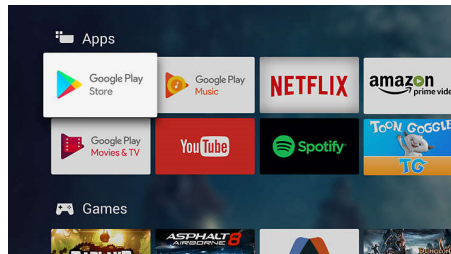

TV Content

Go beyond traditional TV programming with Google Play Store and Philips App Gallery.

Experience endless movies, TV, music, apps and games online. More to love.

Punchy effects

Crisp, clear dialogue. Punchy effects.

Well-balanced audio

Well-balanced audio from full-range speakers.

Slim design

Slim design. Slender metal bezel and metal stand.

Android TV

Make your Philips Android TV your own. If it's all about Amazon and YouTube this week, and Netflix next week-no problem. A clear, intuitive interface lets you put the content you love front and center. Easily pick up where you left off in the latest series, or check out the new movie releases.