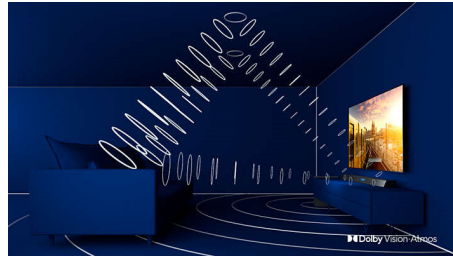

Dolby Vision + Dolby Atmos

Support for Dolby's premium sound and video formats means the HDR content you watch will look-and sound-glorious. You'll enjoy a picture that reflects the director's original intentions and experience spacious sound with real clarity and depth.