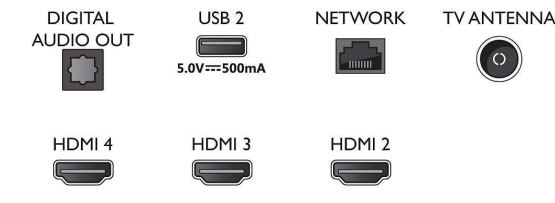

Sound

- Output power (RMS): 20W
- Speaker configuration: 2x10W full range speaker
- Sound Enhancement: 5 Band Equalizer, Clear Dialogue, Dolby Atmos, Auto Volume Leveler, Dolby Bass Enhancement

Connectivity

- Number of HDMI connections: 4
- HDMI features: Audio Return Channel, 4K
- EasyLink (HDMI-CEC): Remote control pass-through, System audio control, System standby, One touch play
- Number of USBs: 2
- Wireless connection: Wi-Fi 802.11n, 2x2, Dual band, Bluetooth 5.0
- Other connections: Digital audio out (optical), Ethernet-LAN RJ-45, Headphone out
- HDCP 2.3: Yes on all HDMI
- HDMI ARC: Yes on HDMI1

Power

- Mains power: AC 220 - 240 V 50/60Hz
- Ambient temperature: 5 °C to 35 °C
- Standby power consumption: $\leq 0.5W$
- Power Saving Features: Auto switch-off timer, Picture mute (for radio), Eco mode, Light sensor

Accessories

- Included accessories: Remote Control, 2 x AAA Batteries, Power cord, Quick start guide, Legal and safety brochure, Table top stand

Dimensions

- Set Width: 1670.5 mm
- Set Height: 961.7 mm

75PUT7906/79

- Set Depth: 84.1 mm
- Product weight: 31.6 kg
- Set width (with stand): 1670.5 mm
- Set height (with stand): 988.7 mm
- Set depth (with stand): 334.9 mm
- Product weight (+stand): 32.8 kg
- Box width: 1879.0 mm
- Box height: 1106.0 mm
- Box depth: 190.0 mm
- Weight incl. Packaging: 42.0 kg
- Wall mount compatible: 300 x 300 mm

Connections

Side

Bottom

Issue date 2023-11-24

Version: 9.0.1

EAN: 87 18863 03116 2

© 2023 Koninklijke Philips N.V.
All Rights reserved.

Specifications are subject to change without notice.
Trademarks are the property of Koninklijke Philips N.V. or their respective owners.

www.philips.com

* EPG and actual visibility (up to 8 days) is country and operator dependent.
* The TV supports DVB reception for 'Free to air' broadcast. Specific DVB operators may not be supported. An up to date list can be found in the FAQ section of the Philips support website. For some operators Conditional Access and subscription are required. Contact your operator for more information.
* Smart TV app offerings vary per TV model and country. For more details please visit: www.philips.com/smarttv.
* Google Assistant is available on Philips Android TVs running on Android O (8) or higher OS version. GA is available in selected languages and countries with English-UK and German-DE and French-FR being supported from the start. Supported language/countries list is going to be expanded overtime.
* Image depicted on the website are non-contractual pictures. Please always refer to the actual TV that are sold in the retail or stores.