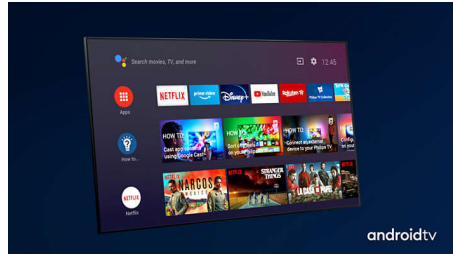

Simply smart. Android TV

Your Philips Android TV gives you the content you want-when you want it. You can customize the home screen to display your favorite apps, making it simple to start streaming the movies and shows you love. Or pick up where you left off.

75PUT7906/79