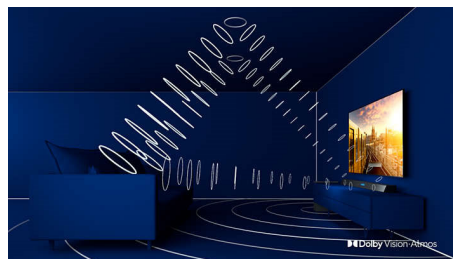

Dolby Vision + Dolby Atmos

Support for Dolby's premium sound and video formats means the HDR content you watch will look-and sound-glorious. You'll enjoy a picture that reflects the director's original intentions and experience spacious sound with real clarity and depth.