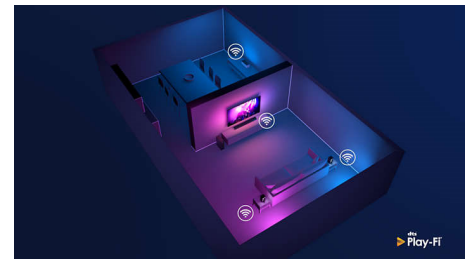

DTS Play-Fi compatible

With DTS Play-Fi on your Philips TV you can connect to compatible speakers in any room. Got wireless speakers in the kitchen? Listen to the movie while you make a snack or keep up with the sports commentary while you get everyone drinks.