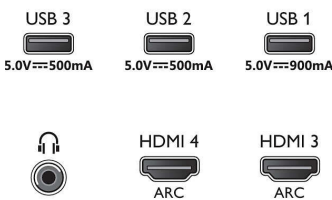

Accessories

- Included Accessories: Legal and safety brochure, Power cord, Quick start guide (x1), Stand with sound solution, 2 x AAA Batteries, Remote Control

Dimensions

- Set Width: 1227.8 mm
- Set Height: 702 mm
- Set Depth: 47.3 mm
- Product weight: 17.8 kg
- Set width (with stand): 1227.8 mm
- Set height (with stand): 805.6 mm
- Set depth (with stand): 265.5 mm
- Product weight (+stand): 25.9 kg
- Box width: 1400.0 mm
- Box height: 947 mm
- Box depth: 174.0 mm
- Weight incl. Packaging: 33.1 kg
- Wall mount compatible: 300 x 300 mm

Connections

Side

Bottom

Issue date 2023-07-15

Version: 1.2.1

EAN: 87 18863 03444 6

© 2023 Koninklijke Philips N.V.
All Rights reserved.

Specifications are subject to change without notice.
Trademarks are the property of Koninklijke Philips N.V.
or their respective owners.