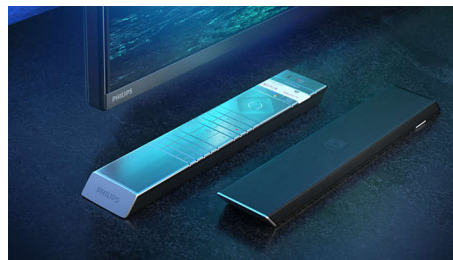

Philips OLED+ TV with HDR

OLED+

The difference is real.

A Philips 4K UHD OLED+ TV is compatible with all major HDR formats. Whether it's a must-watch series or the latest game, every scene will be full of rich detail. If you're watching or playing in a brightly lit room, your TV automatically adjusts the picture so it still looks amazing.

Dolby Vision and Dolby Atmos.

Support for Dolby's premium sound and video formats means the HDR content you watch and play will look and sound glorious. You'll enjoy a picture that reflects the director's original intentions and experience spacious sound with real clarity and depth. Great for every movie, show, and game.

Premium materials.

Premium materials make all the difference to this OLED+ TV. The micro-mesh speaker grille is topped with Kvadrat's acoustically transparent wool-blend speaker fabric, which allows the sound to flow freely into the room. The backlit remote is finished with soft, responsibly sourced Muirhead leather.