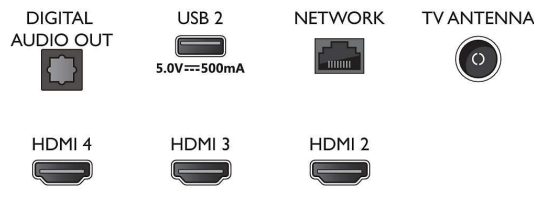

Sound

- Output power (RMS): 20W
- Speaker configuration: 2x10W full range speaker
- Sound Enhancement: 5 Band Equalizer, Clear Dialogue, Dolby Atmos, Auto Volume Leveler, Dolby Bass Enhancement

Connectivity

- Number of HDMI connections: 4
- HDMI features: Audio Return Channel, 4K
- EasyLink (HDMI-CEC): Remote control pass-through, System audio control, System standby, One touch play
- Number of USBs: 2
- Wireless connection: Wi-Fi 802.11n, 2x2, Dual band, Bluetooth 5.0
- Other connections: Digital audio out (optical), Ethernet-LAN RJ-45, Headphone out
- HDCP 2.3: Yes on all HDMI
- HDMI ARC: Yes on HDMI1

Power

- Mains power: AC 220 - 240 V 50/60Hz
- Ambient temperature: 5 °C to 35 °C
- Standby power consumption: $\leq 0.5W$
- Power Saving Features: Auto switch-off timer, Picture mute (for radio), Eco mode, Light sensor

Accessories

- Included accessories: Remote Control, 2 x AAA Batteries, Power cord, Quick start guide, Legal and safety brochure, Table top stand

Dimensions

- Set Width: 1115.6 mm
- Set Height: 644.7 mm

50PUT7906/75

- Set Depth: 81.6 mm
- Product weight: 12.1 kg
- Set width (with stand): 1115.6 mm
- Set height (with stand): 671.7 mm
- Set depth (with stand): 255.8 mm
- Product weight (+stand): 12.3 kg
- Box width: 1240.0 mm
- Box height: 785.0 mm
- Box depth: 150.0 mm
- Weight incl. Packaging: 16.0 kg
- Wall mount compatible: 200 x 300 mm

Connections

Side

Bottom

Issue date 2023-07-23

Version: 7.0.1

EAN: 87 18863 03135 3

© 2023 Koninklijke Philips N.V.
All Rights reserved.

Specifications are subject to change without notice. Trademarks are the property of Koninklijke Philips N.V. or their respective owners.

www.philips.com