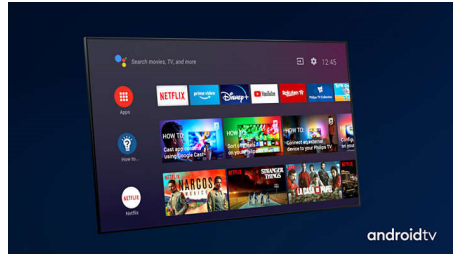

Simply smart. Android TV

Your Philips Android TV gives you the content you want-when you want it. You can customize the home screen to display your favorite apps, making it simple to start streaming the movies and shows you love. Or pick up where you left off.