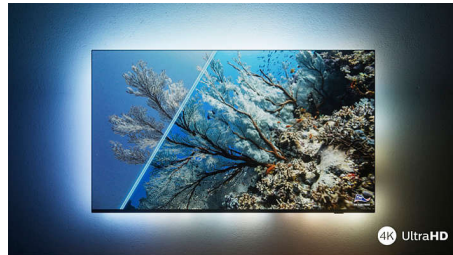

Supports all major HDR formats

Your Philips 4K UHD TV is compatible with all major HDR formats, including Dolby Vision. Whether it's a must-watch series or the latest video game, shadows will be deeper. Bright surfaces will shine. Colors will be truer.

Slim, attractive design

Looking for a TV that fits with your room? This 4K smart TV is dressed for the occasion! The virtually bezel-free screen goes with just about any interior scheme. While the slim feet make

50PUT7906/75

it seem as if the screen is floating above your TV unit or table.

Grey bezel. Slender feet.

Grey bezel. Slender feet.