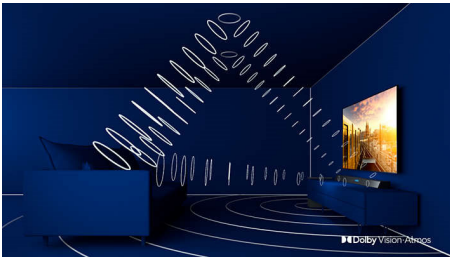

Dolby Vision + Dolby Atmos

Support for Dolby's premium sound and video formats means the HDR content you watch

will look-and sound-glorious. You'll enjoy a picture that reflects the director's original intentions and experience spacious sound with real clarity and depth.