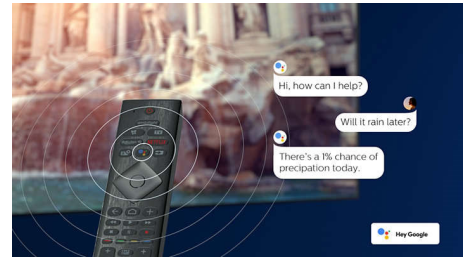

Slim, attractive design

Looking for a TV that fits with your room? This 4K smart TV is dressed for the occasion! The virtually bezel-free screen goes with just about any interior scheme. While the slim feet make

50PUT7906/75

it seem as if the screen is floating above your TV unit or table.

Grey bezel. Slender feet.

Grey bezel. Slender feet.

Google Assistant

Control your Philips Android TV with your voice. Want to play a game, watch Netflix, or find content and apps in the Google Play store? Just tell your TV. You can even command all Google Assistant-compatible smart home devices-like dimming the lights and setting the thermostat on movie night. Without leaving the sofa.