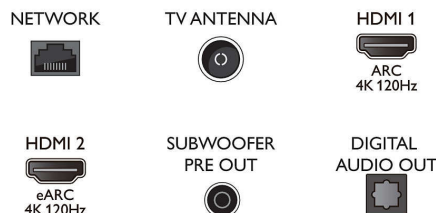

Connectivity

- Number of HDMI connections: 4
- HDMI features: 4K, Audio Return Channel
- EasyLink (HDMI-CEC): Remote control pass-through, System audio control, System standby, One touch play
- Number of USBs: 3
- Wireless connection: Wi-Fi 802.11ac, 2x2, Dual band, Bluetooth 5.0
- Other connections: Digital audio out (optical), Ethernet-LAN RJ-45, Headphone out, Service connector
- HDCP 2.3: Yes on all HDMI
- HDMI ARC: Yes for all ports

Accessories

- Included Accessories: Legal and safety brochure, Power cord, Quick start guide (x1), Stand with sound solution, 2 x AAA Batteries, Remote Control

Dimensions

- Set Width: 1227.8 mm
- Set Height: 702 mm
- Set Depth: 47.3 mm
- Product weight: 17.8 kg
- Set width (with stand): 1227.8 mm
- Set height (with stand): 805.6 mm
- Set depth (with stand): 265.5 mm
- Product weight (+stand): 25.9 kg
- Box width: 1400.0 mm
- Box height: 947 mm
- Box depth: 174.0 mm
- Weight incl. Packaging: 33.1 kg
- Wall mount compatible: 300 x 300 mm

Connections

Side

Bottom

Issue date 2023-07-15

Version: 1.2.1

EAN: 87 18863 03444 6

© 2023 Koninklijke Philips N.V.
All Rights reserved.

Specifications are subject to change without notice.
Trademarks are the property of Koninklijke Philips N.V.
or their respective owners.