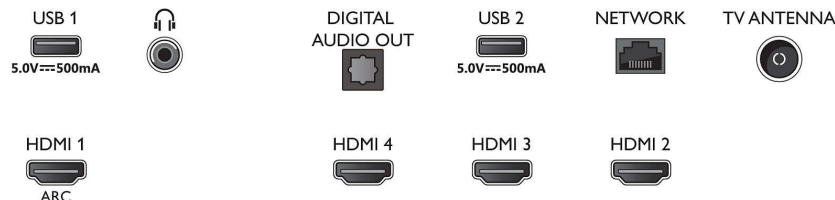

Connectivity

- Number of HDMI connections: 4
- HDMI features: Audio Return Channel, 4K
- EasyLink (HDMI-CEC): Remote control pass-through, System audio control, System standby, One touch play
- Number of USBs: 2
- Wireless connection: Wi-Fi 802.11n, 2x2, Dual band, Bluetooth 5.0
- Other connections: Digital audio out (optical), Ethernet-LAN RJ-45, Headphone out
- HDCP 2.3: Yes on all HDMI
- HDMI ARC: Yes on HDMI1

Accessories

- Included accessories: Remote Control, 2 x AAA Batteries, Power cord, Quick start guide, Legal and safety brochure, Table top stand

65PUT7906/94

Dimensions

- Set Width: 1450.5 mm
- Set Height: 833.5 mm
- Set Depth: 85.1 mm
- Product weight: 21.3 kg
- Set width (with stand): 1450.5 mm
- Set height (with stand): 862 mm
- Set depth (with stand): 293.2 mm
- Product weight (+stand): 21.5 kg
- Box width: 1600.0 mm
- Box height: 995.0 mm
- Box depth: 170.0 mm
- Weight incl. Packaging: 28.4 kg
- Wall mount compatible: 300 x 300 mm

Connections

Side

Bottom

Issue date 2023-07-23

Version: 2.0.1

EAN: 87 18863 03316 6

© 2023 Koninklijke Philips N.V.
All Rights reserved.

Specifications are subject to change without notice. Trademarks are the property of Koninklijke Philips N.V. or their respective owners.