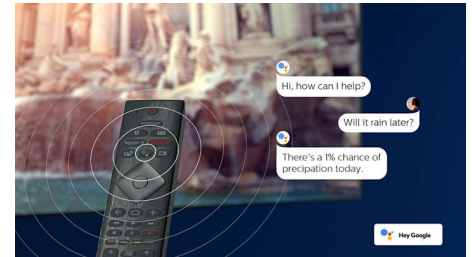

65PUT7906/94

Slim, attractive design

Looking for a TV that fits with your room? This 4K smart TV is dressed for the occasion! The virtually bezel-free screen goes with just about any interior scheme. While the slim feet make it seem as if the screen is floating above your TV unit or table.

Grey bezel. Slender feet.

Grey bezel. Slender feet.

Google Assistant

Control your Philips Android TV with your voice. Want to play a game, watch Netflix, or find content and apps in the Google Play store? Just tell your TV. You can even command all Google Assistant-compatible smart home devices-like dimming the lights and setting the thermostat on movie night. Without leaving the sofa.