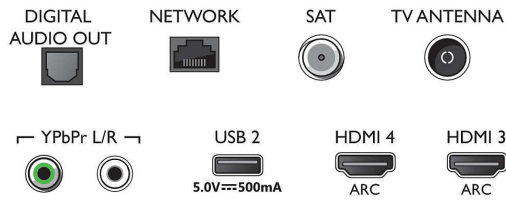

Specifications

Ambilight

- Ambilight Features: Built-in Ambilight+hue, Ambilight Music, Game Mode, Wall colour adaptive, Lounge mode
- Ambilight Version: 3 sided

Picture/Display

- Aspect ratio: 16:9
- Diagonal screen size (metric): 126 cm
- Display: 4K Ultra HD LED
- Panel resolution: 3840 x 2160

- Picture engine: P5 Perfect Picture Engine
- Picture enhancement: Wide Colour Gamut 90% DCI/P3, Micro Dimming Pro, Ultra Resolution, Dolby Vision, HDR10+
- Diagonal screen size (inch): 50 inch

Supported Display Resolution

- Computer inputs on all HDMI: up to 4K UHD 3840 x 2160 @60 Hz, HDR supported, HDR10/HLG
- Video inputs on all HDMI: up to 4K UHD 3840 x

2160 @60 Hz, HDR supported, HDR10/HLG (Hybrid Log Gamma), HDR10+/Dolby Vision

Tuner/Reception/Transmission

- Digital TV: DVB-T/T2/T2-HD/C/S/S2
- Video Playback: NTSC, PAL, SECAM
- MPEG Support: MPEG2, MPEG4
- TV Programme guide*: 8-day Electronic Programme Guide
- Signal strength indication

Connections

Side

Bottom