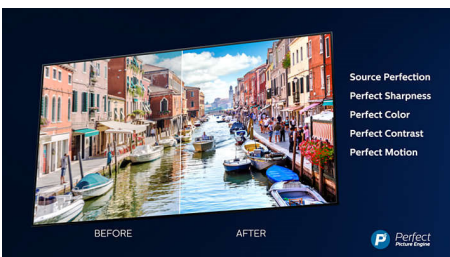

P5 Perfect Picture Engine

The Philips P5 Perfect Picture Engine delivers an image as brilliant as the content you love.

Details have noticeably more depth. Colours are vivid, while skin tones look natural. Contrast is so crisp you'll feel every detail. And motion is so smooth that you'll never lose sight of the ball, no matter how fast the play.