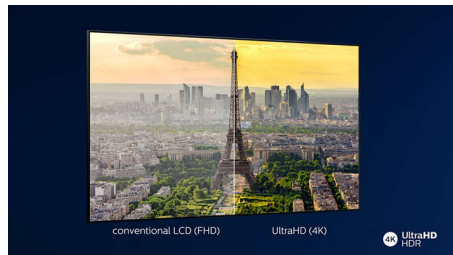

HDR10+ supported

Your Philips TV is primed to get the most out of the HDR10+ video format. Contrast, colour and brightness levels are adjusted from frame to frame. Whether it's a must-watch series or the new blockbuster, shadows will be deeper. Bright surfaces will shine. Colours will be truer.