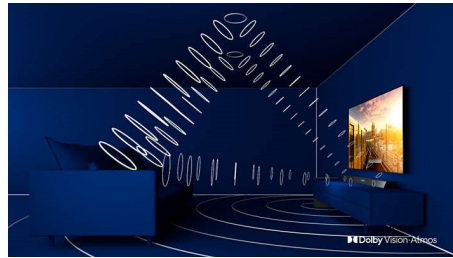

Dolby Vision and Dolby Atmos

Support for Dolby's premium sound and video formats means the HDR content you watch will look—and sound—gloriously real. Whether it's the latest streaming series or a Blu-Ray disc set, you'll enjoy contrast, brightness and colour that reflect the director's original intentions. And hear spacious sound with clarity, detail and depth.