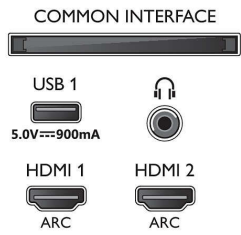

Specifications

Ambilight

- Ambilight Features: Built-in Ambilight+hue, Ambilight Music, Game Mode, Wall colour adaptive, Lounge mode
- Ambilight Version: 3 sided

Picture/Display

- Aspect ratio: 16:9
- Diagonal screen size (metric): 126 cm
- Display: 4K Ultra HD LED
- Panel resolution: 3840 x 2160

- Picture engine: P5 Perfect Picture Engine
- Picture enhancement: Wide Colour Gamut 90% DCI/P3, Micro Dimming Pro, Ultra Resolution, Dolby Vision, HDR10+
- Diagonal screen size (inch): 50 inch

Supported Display Resolution

- Computer inputs on all HDMI: up to 4K UHD 3840 x 2160 @60 Hz, HDR supported, HDR10/HLG
- Video inputs on all HDMI: up to 4K UHD 3840 x

2160 @60 Hz, HDR supported, HDR10/HLG (Hybrid Log Gamma), HDR10+/Dolby Vision

Tuner/Reception/Transmission

- Digital TV: DVB-T/T2/T2-HD/C/S/S2
- Video Playback: NTSC, PAL, SECAM
- MPEG Support: MPEG2, MPEG4
- TV Programme guide*: 8-day Electronic Programme Guide
- Signal strength indication

Connections

Side