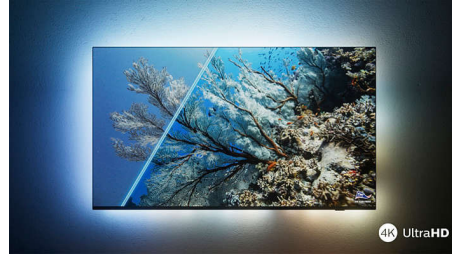

Supports all major HDR formats

Your Philips 4K UHD TV is compatible with all major HDR formats, including Dolby Vision. Whether it's a must-watch series or the latest video game, shadows will be deeper. Bright surfaces will shine. Colors will be truer.

50PUD7906/71

Slim, attractive design

Looking for a TV that fits with your room? This 4K smart TV is dressed for the occasion! The virtually bezel-free screen goes with just about any interior scheme. While the slim feet make it seem as if the screen is floating above your TV unit or table.

Grey bezel. Slender feet.

Grey bezel. Slender feet.