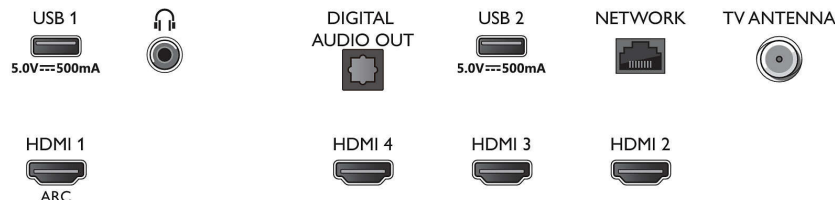

### Accessories

- Included accessories: Remote Control, 2 x AAA Batteries, Power cord, Quick start guide, Legal and safety brochure, Table top stand

### Dimensions

- Set Width: 1115.6 mm
- Set Height: 644.7 mm

50PUD7906/71

- Set Depth: 81.6 mm
- Product weight: 12.1 kg
- Set width (with stand): 1115.6 mm
- Set height (with stand): 673 mm
- Set depth (with stand): 255.8 mm
- Product weight (+stand): 12.3 kg
- Box width: 1240.0 mm
- Box height: 785.0 mm
- Box depth: 150.0 mm
- Weight incl. Packaging: 16.0 kg
- Wall mount compatible: 200 x 300 mm

## Connections

Side

Bottom

Issue date 2023-07-23

Version: 3.0.1

EAN: 87 18863 03292 3

© 2023 Koninklijke Philips N.V.  
All Rights reserved.

Specifications are subject to change without notice.  
Trademarks are the property of Koninklijke Philips N.V.  
or their respective owners.