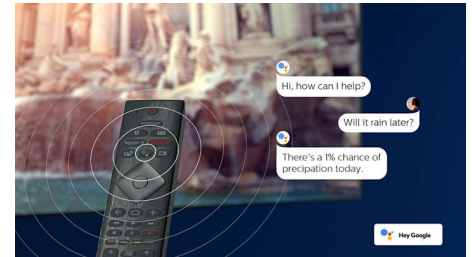

Google Assistant

Control your Philips Android TV with your voice. Want to play a game, watch Netflix, or find content and apps in the Google Play store? Just tell your TV. You can even command all Google Assistant-compatible smart home devices-like dimming the lights and setting the thermostat on movie night. Without leaving the sofa.

Dolby Vision-Atmos

androidtv

Hey Google