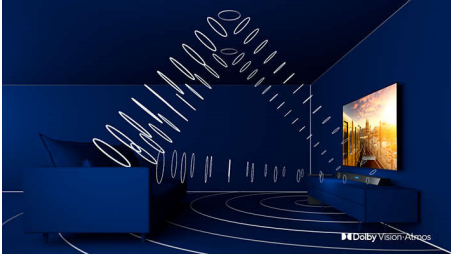

Dolby Vision + Dolby Atmos

Support for Dolby's premium sound and video formats means the HDR content you watch will look-and sound-glorious. You'll enjoy a picture that reflects the director's original intentions and experience spacious sound with real clarity and depth.