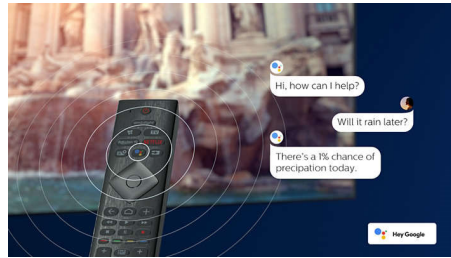

Highlights

Borderless design

Another Philips ingenious invention, bringing you Philips borderless design Display. Now, you can see more screen images till the edge of your screen, without feeling bothered by a black frame around the Display. A true genuine art masterpiece that now you can really own in your room. This Display is beautiful and minimally invasive. It transcends beyond time and will definitely blends intricately with your modern interior.

Black arch edge stands

Dark and incredibly strong. The Philips black arch edge stands in a simple durable construction style on your new TV. It's a wonder how something so small can do so much.

Android TV

Make your Philips Android TV your own. If it's all about Amazon and YouTube this week, and

Netflix next week-no problem. A clear, intuitive interface lets you put the content you love front and center. Easily pick up where you left off in the latest series, or check out the new movie releases.

Google Assistant

Control your Philips Android TV with your voice. Want to play a game, watch Netflix, or find content and apps in the Google Play store? Just tell your TV. You can even command all Google Assistant-compatible smart home devices-like dimming the lights and setting the

thermostat on movie night. Without leaving the sofa.

TV content

Go beyond traditional TV programming with Google Play Store . Experience endless movies, TV, music, apps and games online. More to love.

Dolby Digital Plus

Dolby Digital Plus, the world's leading digital multi-channel audio standards, make use of the way the human ear naturally processes sound, you experience superb quality audio sound with realistic spatial effects.

DTS HD

DTS HD optimizes sound processing by preserving the original sound content so that you can enjoy a better sound from your speakers with crystal-clear dialog.