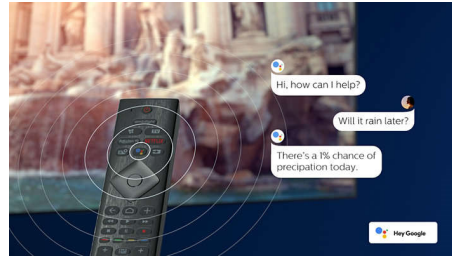

Android Smart LED TV
80 cm (32") LED TV, Android / AI voice control

32PHT6916/68

Highlights

Android TV

Make your Philips Android TV your own. If it's all about Amazon and YouTube this week, and Netflix next week-no problem. A clear, intuitive interface lets you put the content you love front and center. Easily pick up where you left off in the latest series, or check out the new movie releases.

Google Assistant

Control your Philips Android TV with your voice. Want to play a game, watch Netflix, or find content and apps in the Google Play store? Just tell your TV. You can even command all Google Assistant-compatible smart home devices-like dimming the lights and setting the thermostat on movie night. Without leaving the sofa.

TV content

Go beyond traditional TV programming with Google Play Store. Experience endless movies, TV, music, apps and games online. More to love.

Dolby Digital Plus

Dolby Digital Plus, the world's leading digital multi-channel audio standards, make use of the way the human ear naturally processes sound, you experience superb quality audio sound with realistic spatial effects.

DTS HD

DTS HD optimizes sound processing by preserving the original sound content so that you can enjoy a better sound from your speakers with crystal-clear dialog.