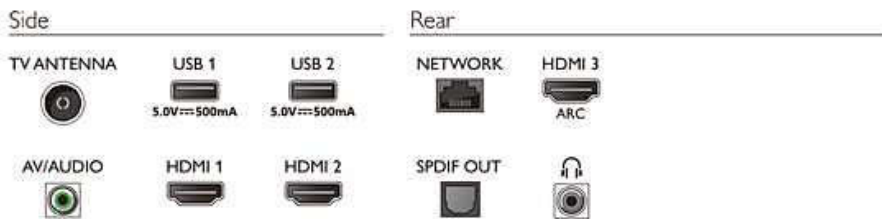

Multimedia Applications

- Video Playback Formats: Containers: AVI, MKV, H264/MPEG-4 AVC, MPEG-1, MPEG-2, MPEG-4, WMV9/VC1, VP9, HEVC 265@FHD
- Music Playback Formats: AAC, MP3, WAV, WMA (v2 up to v9.2), WMA-PRO (v9 and v10)
- Subtitles Formats Support: .SMI, .SRT, .SUB, .TXT
- Picture Playback Formats: JPEG, GIF, PNG, HEIF

Sound

- Output power (RMS): 10W
- Speaker configuration: 5W*2 speaker
- Sound Enhancement: Bass Control, Virtual Surround

Connectivity

- Number of HDMI connections: 3
- HDMI features: Audio Return Channel
- Number of USBs: 2
- Wireless connection: Wi-Fi 802.11n, 2x2, Single band, Bluetooth
- Other connections: Headphone out, Digital audio out (optical), Antenna IEC75, Service connector, AV in, Ethernet-LAN RJ-45

Power

- Mains power: AC 220V-240 50/60Hz
- Ambient temperature: 5 °C to 35 °C
- Standby power consumption: <math>< 0.5W</math>

Accessories

- Included accessories: Remote Control, 2 x AAA Batteries, Power cord, Quick start guide, Legal and safety brochure, Table top stand

Dimensions

- Set Width: 716 mm
- Set Height: 425 mm
- Set Depth: 75.6 mm
- Product weight: 4 kg
- Set width (with stand): 716 mm
- Set height (with stand): 457 mm
- Set depth (with stand): 176.5 mm
- Product weight (+stand): 4.2 kg
- Box width: 798 mm
- Box height: 516 mm
- Box depth: 133 mm
- Weight incl. Packaging: 5.53 kg
- Wall mount compatible: 100 x 100 mm

Connections

Issue date 2023-07-25

Version: 7.0.1

EAN: 87 18863 03160 5

© 2023 Koninklijke Philips N.V.
All Rights reserved.

Specifications are subject to change without notice.
Trademarks are the property of Koninklijke Philips N.V.
or their respective owners.

www.philips.com

- EPG and actual visibility (up to 8 days) is country and operator dependent.
- The TV supports DVB reception for 'Free to air' broadcast. Specific DVB operators may not be supported. An up to date list can be found in the FAQ section of the Philips support website. For some operators Conditional Access and subscription are required. Contact your operator for more information.
- Smart TV app offerings vary per TV model and country. For more details please visit: www.philips.com/smarttv.
- Philips TV does not guarantee 100% interoperability with all HDMI CEC devices
- Its functionality is subject to ChromeCast built-in apps and smart devices. For more details, please visit ChromeCast built-in product pages.
- Image depicted on the website are non-contractual pictures. Please always refer to the actual TV that are sold in the retail or stores.
- Due to the transmission limitations of Bluetooth wireless technology, a slight sound delay might occur when you hear audio from your bluetooth headphone or bluetooth speakers. When this occur, you might see the character moving his or her mouth but there is a slight delay in spoken dialog accompany
- Please kindly note that the remote control that is being supplied inside your TV is the most latest and updated version. if you need further information, please approach your local customer service center.