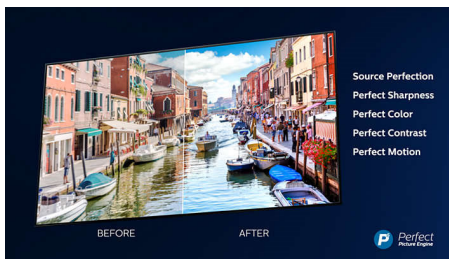

Ultra Slim 4K UHD LED Android TV
139 cm (55") Ambilight TV 2800 Picture Performance Index, HDR premium WCG 90%, P5 Perfect Picture Engine

55PUS8303/12

Highlights

Ultra-slim minimalist frame

Ultra-slim minimalist frame with brushed aluminium finish

IPS Nano Color

From movie night to the big match or gaming, IPS Nano Color technology delivers vibrant colour and a wide viewing angle. Uniform, nanometre-sized particles absorb any excess light created by the screen. Reds stay red, green grass looks green, and blue is always blue. Even if you're facing the TV at an angle of up to 60 degrees.

P5 Perfect Picture Engine

The Philips P5 Perfect Picture Engine delivers an image as brilliant as the content you love. Details have noticeably more depth. Colours are vivid, while skin tones look natural. Contrast is so crisp you'll feel every detail. And motion is so smooth that you'll never lose sight of the ball, no matter how fast the play.