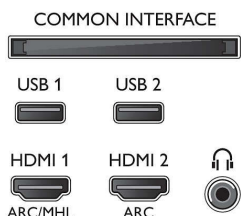

Colour & Finish

- TV Front: Metallic Silver

Dimensions

- Set Width: 1234.8 mm
- Set Height: 713.1 mm
- Set Depth: 48.3 mm
- Product weight: 20.5 kg
- Set width (with stand): 1234.8 mm
- Set height (with stand): 758.8 mm
- Set depth (with stand): 251.4 mm
- Product weight (+stand): 22.1 kg
- Box width: 1360 mm
- Box height: 860 mm
- Box depth: 160 mm
- Weight incl. Packaging: 28.1 kg
- Wall-mount compatible: 300 x 200 mm
- TV stand width distance: 517.2 mm

Connections

Side

Bottom

Issue date 2023-07-15

Version: 12.0.1

EAN: 87 18863 01519 3

© 2023 Koninklijke Philips N.V.
All Rights reserved.

Specifications are subject to change without notice. Trademarks are the property of Koninklijke Philips N.V. or their respective owners.