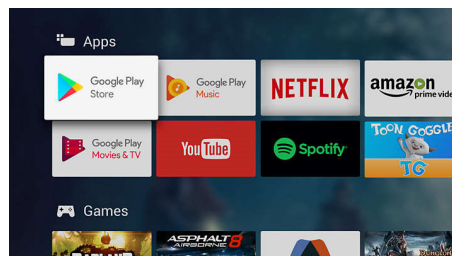

TV Content

Go beyond traditional TV programming with Google Play Store and Philips App Gallery. Experience endless movies, TV, music, apps and games online. More to love.

Triple Ring technology

With enhanced Philips Triple Ring technology, we have even more powerful speaker movement in our subwoofers. More movement means more punch-so you will enjoy powerful sound even in our thin Philips TV design.

DTS HD Premium Sound

DTS HD Premium Suite delivers high-end audio processing for better sound from your speakers. Preserving the purity of the original content, you'll enjoy immersive sound, deep bass and crystal clear dialogue without any fluctuations, clipping or distortion.