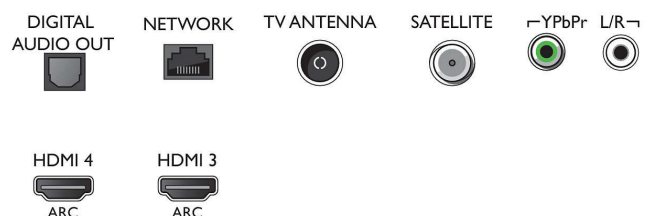

Colour & Finish

- TV Front: Metallic Silver

Dimensions

- Set Width: 1234.8 mm
- Set Height: 713.1 mm
- Set Depth: 48.3 mm
- Product weight: 20.5 kg
- Set width (with stand): 1234.8 mm
- Set height (with stand): 758.8 mm
- Set depth (with stand): 251.4 mm
- Product weight (+stand): 22.1 kg
- Box width: 1360 mm
- Box height: 860 mm
- Box depth: 160 mm
- Weight incl. Packaging: 28.1 kg
- Wall-mount compatible: 300 x 200 mm
- TV stand width distance: 517.2 mm

Connections

Side

Bottom

Issue date 2023-07-15

Version: 12.0.1

EAN: 87 18863 01519 3

© 2023 Koninklijke Philips N.V.
All Rights reserved.

Specifications are subject to change without notice. Trademarks are the property of Koninklijke Philips N.V. or their respective owners.