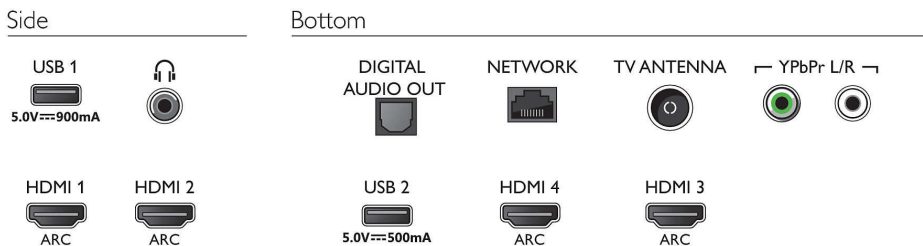

Processing

- Processing Power: Quad Core

Sound

- Output power (RMS): 20W
- Speaker configuration: 2x10W full range speaker
- Sound Enhancement: Clear Sound, Smart Sound, Auto Volume Leveler, Dolby Atmos

Connectivity

- Number of HDMI connections: 4
- HDMI features: 4K, Audio Return Channel
- Number of component in (YPbPr): 1
- EasyLink (HDMI-CEC): Remote control pass-through, System audio control, System standby, One touch play
- Number of USBs: 2
- Wireless connection: Bluetooth 4.2, Wi-Fi 802.11n, 2x2, Dual band
- Other connections: Digital audio out (optical), Ethernet-LAN RJ-45, Audio L/R in, Headphone out
- HDCP 2.2: Yes on all HDMI

Power

- Mains power: AC 220 - 240 V 50/60Hz
- Ambient temperature: 5 °C to 35 °C
- Power Saving Features: Auto switch-off timer, Light sensor, Picture mute (for radio)

Accessories

- Included accessories: Remote Control, Quick start guide, Legal and safety brochure, Power cord, Mini-jack to L/R cable, Mini-jack to YPbPr cable, Table top stand
- Included batteries: 2 x AAA Batteries

Dimensions

- Set Width: 1581.0 mm
- Set Height: 894.0 mm
- Set Depth: 86.1 mm
- Product weight: 30.1 kg
- Set width (with stand): 1581.0 mm
- Set height (with stand): 912.4 mm
- Set depth (with stand): 284.5 mm
- Product weight (+stand): 30.5 kg
- Box width: 1757.0 mm
- Box height: 1034.0 mm
- Box depth: 185.0 mm
- Weight incl. Packaging: 37.5 kg
- Wall mount compatible: 400 x 200 mm

Connections

Issue date 2023-10-02

Version: 6.0.1

EAN: 87 18863 02136 1

© 2023 Koninklijke Philips N.V.
All Rights reserved.

Specifications are subject to change without notice.
Trademarks are the property of Koninklijke Philips N.V.
or their respective owners.

www.philips.com

* EPG and actual visibility (up to 8 days) is country and operator dependent.
* Android App offerings vary per country. For more details please visit your local Google Play Store.
* The TV supports DVB reception for 'Free to air' broadcast. Specific DVB operators may not be supported. An up to date list can be found in the FAQ section of the Philips support website. For some operators Conditional Access and subscription are required. Contact your operator for more information.
* Philips TV Remote app and related functionalities vary per TV model, operator, and country, as well as smart device model and OS. For more details please visit: www.philips.com/TVRemoteapp.
* Smart TV app offerings vary per TV model and country. For more details please visit: www.philips.com/smarttv.
* Please note that your Amazon apps may not always be available in your country. (Currently Amazon apps works only in UK, Germany, Austria)
* Its functionality is subject to ChromeCast built-in apps and smart devices. For more details, please visit ChromeCast built-in product pages.