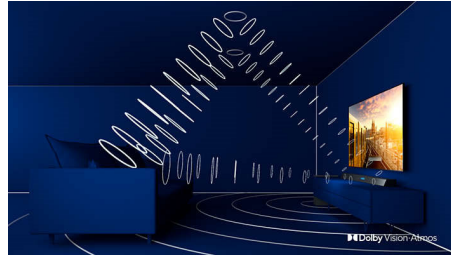

Dolby Vision and Dolby Atmos

Support for Dolby's premium sound and video formats means the HDR content you watch will look-and sound-gloriously real. Whether it's the latest streaming series or a Blu-Ray disc set, you'll enjoy contrast, brightness, and color that reflect the director's original intentions. And hear spacious sound with clarity, detail, and depth.