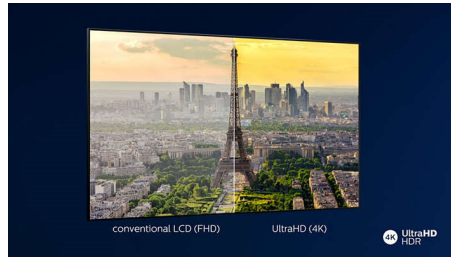

HDR10+ supported

Your Philips TV is primed to get the most out of the HDR10+ video format. Contrast, color, and brightness levels are adjusted from frame to frame. Whether it's a must-watch series or the new blockbuster, shadows will be deeper. Bright surfaces will shine. Colors will be truer.