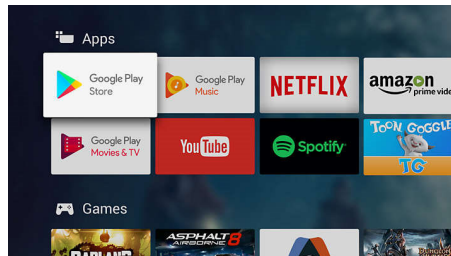

TV Content

Go beyond traditional TV programming with Google Play Store and Philips App Gallery.

Experience endless movies, TV, music, apps and games online. More to love.

Punchy effects

Crisp, clear dialogue. Punchy effects.

Well-balanced audio

Well-balanced audio from full-range speakers.

Slim design

Slim design. Slender metal bezel and metal stand.

Android TV

Make your Philips Android TV your own. If it's all about Amazon and YouTube this week, and Netflix next week-no problem. A clear, intuitive interface lets you put the content you love front and center. Easily pick up where you left off in the latest series, or check out the new movie releases.