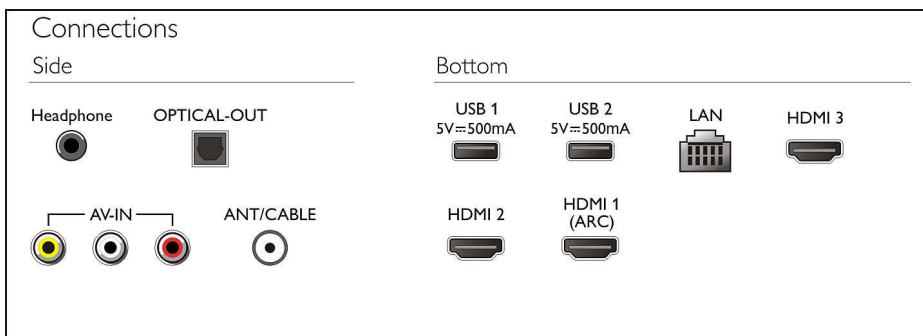

Issue date 2023-10-02

Version: 4.1.1

EAN: 87 18863 02329 7

© 2023 Koninklijke Philips N.V.
All Rights reserved.

Specifications are subject to change without notice.
Trademarks are the property of Koninklijke Philips N.V.
or their respective owners.

www.philips.com

* EPG and actual visibility (up to 8 days) is country and operator dependent.
* Philips TV does not guarantee 100% interoperability with all HDMI CEC devices
* Netflix movie programs are only available via your content provider set top box (not available on your TV). Please approach your content provider for Netflix subscription.