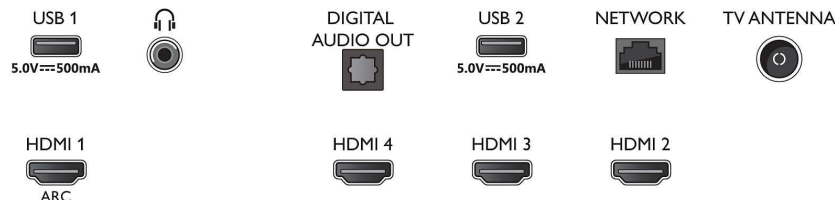

Connectivity

- Number of HDMI connections: 4
- HDMI features: Audio Return Channel, 4K
- EasyLink (HDMI-CEC): Remote control pass-through, System audio control, System standby, One touch play
- Number of USBs: 2
- Wireless connection: Wi-Fi 802.11n, 2x2, Dual band, Bluetooth 5.0
- Other connections: Digital audio out (optical), Ethernet-LAN RJ-45, Headphone out
- HDCP 2.3: Yes on all HDMI
- HDMI ARC: Yes on HDMI1

Accessories

- Included accessories: Remote Control, 2 x AAA Batteries, Power cord, Quick start guide, Legal and safety brochure, Table top stand

Dimensions

- Set Width: 1450.5 mm
- Set Height: 833.5 mm

- Set Depth: 85.1 mm
- Product weight: 21.3 kg
- Set width (with stand): 1450.5 mm
- Set height (with stand): 860.5 mm
- Set depth (with stand): 293.2 mm
- Product weight (+stand): 21.5 kg
- Box width: 1600.0 mm
- Box height: 995.0 mm
- Box depth: 170.0 mm
- Weight incl. Packaging: 28.4 kg
- Wall mount compatible: 300 x 300 mm

Connections

Side

Bottom

Issue date 2023-07-23

Version: 2.0.1

EAN: 87 18863 03205 3

© 2023 Koninklijke Philips N.V.
All Rights reserved.

Specifications are subject to change without notice.
Trademarks are the property of Koninklijke Philips N.V. or their respective owners.