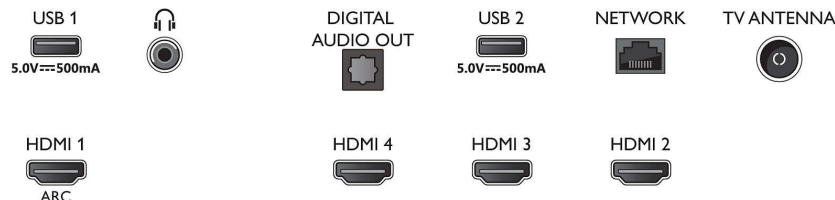

Connectivity

- Number of HDMI connections: 4
- HDMI features: Audio Return Channel, 4K
- EasyLink (HDMI-CEC): Remote control pass-through, System audio control, System standby, One touch play
- Number of USBs: 2
- Wireless connection: Wi-Fi 802.11n, 2x2, Dual band, Bluetooth 5.0
- Other connections: Digital audio out (optical), Ethernet-LAN RJ-45, Headphone out
- HDCP 2.3: Yes on all HDMI
- HDMI ARC: Yes on HDMI1

Accessories

- Included accessories: Remote Control, 2 x AAA Batteries, Power cord, Quick start guide, Legal and safety brochure, Table top stand

Dimensions

- Set Width: 1450.5 mm
- Set Height: 833.5 mm
- Set Depth: 85.1 mm
- Product weight: 21.3 kg
- Set width (with stand): 1450.5 mm
- Set height (with stand): 862 mm
- Set depth (with stand): 293.2 mm
- Product weight (+stand): 21.5 kg
- Box width: 1600.0 mm
- Box height: 995.0 mm
- Box depth: 170.0 mm
- Weight incl. Packaging: 28.4 kg
- Wall mount compatible: 300 x 300 mm

Connections

Side

Bottom

Issue date 2023-07-23

Version: 3.0.1

EAN: 87 18863 03142 1

© 2023 Koninklijke Philips N.V.
All Rights reserved.

Specifications are subject to change without notice.
Trademarks are the property of Koninklijke Philips N.V.
or their respective owners.