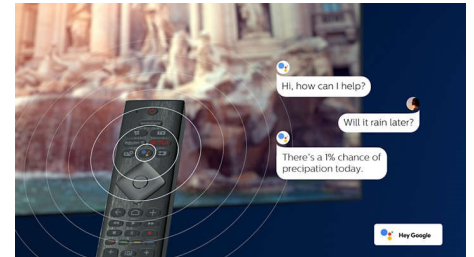

65PUT7906/98

Slim, attractive design

Looking for a TV that fits with your room? This 4K smart TV is dressed for the occasion! The virtually bezel-free screen goes with just about any interior scheme. While the slim feet make it seem as if the screen is floating above your TV unit or table.

Grey bezel. Slender feet.

Grey bezel. Slender feet.

Google Assistant

Control your Philips Android TV with your voice. Want to play a game, watch Netflix, or find content and apps in the Google Play store? Just tell your TV. You can even command all Google Assistant-compatible smart home devices-like dimming the lights and setting the thermostat on movie night. Without leaving the sofa.