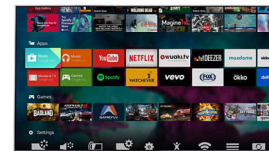

TV Content

The Google Play store and Philips app gallery go beyond traditional TV programming to bring you a big online collection of films, TV, music, apps and games. 16 GB of expandable memory means there's plenty of room to store all your favourite content and to install more apps.

Netflix Recommended TV

Netflix is changing how you experience entertainment in many ways, including helping to advance innovations on the devices you use to watch TV shows and movies. When you see the Netflix Recommended TV logo on a smart TV, you'll know it's passed a rigorous evaluation process established based on the factors members value most.

Triple Ring technology

With enhanced Philips Triple Ring technology now, we have an even better speaker movement in the subwoofers. More movement means more punch! So you will enjoy a much powerful sound even in a thin Philips TV design.