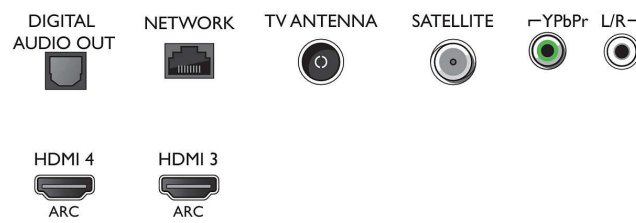

Android TV

- OS: Android™ 6.0 (Marshmallow)

Connections

Side

Bottom

Razor Slim 4K UHD OLED Android TV
139 cm (55") Ambilight TV 3800 Picture Performance Index, HDR perfect WCG 99%, P5 Perfect Picture Engine

55POS9002/12

Specifications

- Pre-installed apps: Google Play Movies*, Google Play Music*, Google Search, YouTube
- Memory size (Flash): 16 GB*, extendable via USB storage

Smart TV Features

- User Interaction: SimplyShare
- Interactive TV: HbbTV
- Programme: Pause TV, USB recording*
- SmartTV apps*: Online video stores, Open Internet browser, Social TV, TV on demand, YouTube
- Ease of Installation: Auto detect Philips devices, Device connection wizard, Network installation wizard, Settings assistant wizard
- Ease of Use: One-stop smart menu button, On-screen user manual
- Firmware upgradeable: Firmware auto upgrade wizard, Firmware upgradeable via USB, Online firmware upgrade
- Screen Format Adjustments: Basic - Fill Screen, Fit to screen, Advance - Shift, Zoom, stretch
- Philips TV Remote app*: Apps, Channels, Control, NowOnTV, TV Guide, Video On Demand
- Remote Control: with Keyboard