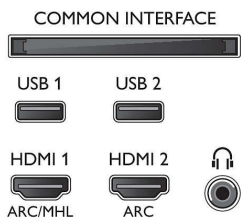

Picture/Display

- Aspect ratio: 16:9
- Diagonal screen size (inch): 55 inch
- Diagonal screen size (metric): 139 cm
- Display: 4K Ultra HD OLED
- Panel resolution: 3840 x 2160

- Picture engine: P5 Perfect Picture Engine
- Picture enhancement: Perfect Natural Motion, Ultra Resolution, Micro Dimming Perfect, 3800 PPI
- Peak Luminance ratio: 65 %

Supported Display Resolution

- Computer inputs on all HDMI: up to 4K UHD 3840 x 2160 @60 Hz
- Video inputs on all HDMI: up to 4K UHD 3840 x 2160 @60 Hz

Tuner/Reception/Transmission

- Digital TV: DVB-T/T2/T2-HD/C/S/S2
- Video Playback: NTSC, PAL, SECAM
- MPEG Support: MPEG2, MPEG4
- TV Programme guide*: 8-day Electronic Programme Guide
- Signal strength indication
- Teletext: 1000 page Hypertext
- HEVC support

Android TV

- OS: Android™ 6.0 (Marshmallow)

Connections

Side

Bottom

Razor Slim 4K UHD OLED Android TV
139 cm (55") Ambilight TV 3800 Picture Performance Index, HDR perfect WCG 99%, P5 Perfect Picture Engine