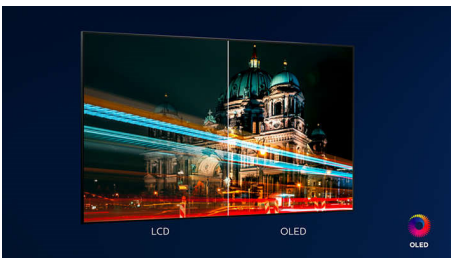

Philips OLED TV

With a Philips OLED TV, you get a wider viewing angle and a uniquely lifelike picture. Blacks are deeper. Colors are truer. Details in shadows and highlights are precisely reproduced. All major HDR formats are supported. You'll feel the full power of every scene.