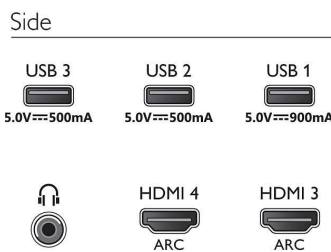

Connections

Issue date 2023-07-23

Version: 7.0.1

EAN: 87 18863 03199 5

© 2023 Koninklijke Philips N.V.
All Rights reserved.

Specifications are subject to change without notice.
Trademarks are the property of Koninklijke Philips N.V.
or their respective owners.

www.philips.com

- EPG and actual visibility (up to 8 days) is country and operator dependent.
- Android App offerings vary per country. For more details please visit your local Google Play Store.
- The TV supports DVB reception for 'Free to air' broadcast. Specific DVB operators may not be supported. An up to date list can be found in the FAQ section of the Philips support website. For some operators Conditional Access and subscription are required. Contact your operator for more information.
- Philips TV Remote app and related functionalities vary per TV model, operator, and country, as well as smart device model and OS. For more details please visit: www.philips.com/TVRemoteapp.
- Smart TV app offerings vary per TV model and country. For more details please visit: www.philips.com/smarttv.
- Amazon, Alexa and all related logos are trademarks of Amazon.com, Inc. or its affiliates. Amazon Alexa is available in selected languages and countries.
- Amazon Prime is available in selected languages and countries.
- Google Assistant is available on Philips Android TVs running on Android O (8) or higher OS version. Google Assistant is available in selected languages and countries.
- Netflix subscription required. Subject to terms at <https://www.netflix.com>
- Cloud Gaming offering depends on game providers.
- Image depicted on the website are non-contractual pictures. Please always refer to the actual TV that are sold in the retail or stores.
- Disney+ subscription required. Subject to terms at <https://www.disneyplus.com> (c) 2020 Disney and its related entities. Disney+ is available in selected languages and countries.
- Memory size (Flash) : 32G, the actual available disc space may differ (dependent on e.g. (pre-)installed apps, installed operating system, etc.)