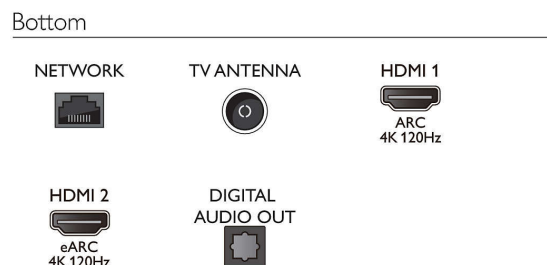

Connectivity

- Number of HDMI connections: 4
- HDMI features: 4K, Audio Return Channel
- EasyLink (HDMI-CEC): Remote control pass-through, System audio control, System standby, One touch play
- Number of USBs: 3
- Wireless connection: Wi-Fi 802.11ac, 2x2, Dual band, Bluetooth 5.0
- Other connections: Digital audio out (optical), Ethernet-LAN RJ-45, Headphone out
- HDCP 2.3: Yes on all HDMI

- HDMI ARC: Yes for all ports
- HDMI eARC: Yes on HDMI12
- HDMI VRR: FreeSync Premium, Yes on all HDMI ports

Power

- Mains power: AC 220 - 240 V 50/60Hz
- Ambient temperature: 5 °C to 35 °C
- Power Saving Features: Auto switch-off timer, Light sensor, Picture mute (for radio), Eco mode

Accessories

- Included Accessories: Legal and safety brochure, Power cord, Quick start guide (x1), Remote Control, Table top stand, 2 x AAA Batteries

Dimensions

- Set Width: 1722.7 mm
- Set Height: 987 mm
- Set Depth: 78.6 mm
- Product weight: 36.7 kg
- Set width (with stand): 1722.7 mm
- Set height (with stand): 1008.3 mm
- Set depth (with stand): 310.0 mm
- Product weight (+stand): 38.0 kg
- Box width: 1950.0 mm
- Box height: 1170.0 mm
- Box depth: 200.0 mm
- Weight incl. Packaging: 50.0 kg
- Wall mount dimensions: 400 x 300 mm

Connections

Issue date 2023-07-23

Version: 7.0.1

EAN: 87 18863 03199 5

© 2023 Koninklijke Philips N.V.
All Rights reserved.

Specifications are subject to change without notice.
Trademarks are the property of Koninklijke Philips N.V.
or their respective owners.

www.philips.com

- EPG and actual visibility (up to 8 days) is country and operator dependent.
- Android App offerings vary per country. For more details please visit your local Google Play Store.
- The TV supports DVB reception for 'Free to air' broadcast. Specific DVB operators may not be supported. An up to date list can be found in the FAQ section of the Philips support website. For some operators Conditional Access and subscription are required. Contact your operator for more information.
- Philips TV Remote app and related functionalities vary per TV model, operator, and country, as well as smart device model and OS. For more details please visit: www.philips.com/TVRemoteapp.
- Smart TV app offerings vary per TV model and country. For more details please visit: www.philips.com/smarttv.
- Amazon, Alexa and all related logos are trademarks of Amazon.com, Inc. or its affiliates. Amazon Alexa is available in selected languages and countries.
- Amazon Prime is available in selected languages and countries.
- Google Assistant is available on Philips Android TVs running on Android O (8) or higher OS version. Google Assistant is available in selected languages and countries.
- Netflix subscription required. Subject to terms at <https://www.netflix.com>
- Cloud Gaming offering depends on game providers.
- Image depicted on the website are non-contractual pictures. Please always refer to the actual TV that are sold in the retail or stores.
- Disney+ subscription required. Subject to terms at <https://www.disneyplus.com> (c) 2020 Disney and its related entities. Disney+ is available in selected languages and countries.
- Memory size (Flash) : 32G, the actual available disc space may differ (dependent on e.g. (pre-)installed apps, installed operating system, etc.)