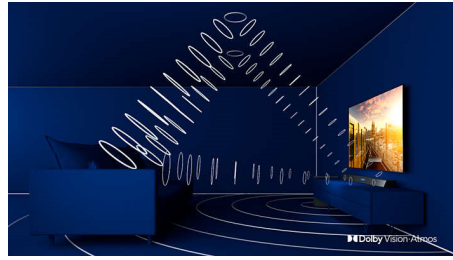

77OLED806/98

Highlights

4-sided Ambilight

With Philips 4-sided Ambilight, every moment feels closer. Intelligent LEDs around the edge of the TV respond to the on-screen action and emit an immersive glow that's simply captivating. Experience it once and wonder how you enjoyed TV without it.

Dolby Vision + Dolby Atmos

Support for Dolby's premium sound and video formats means the HDR content you watch will look-and sound-glorious. You'll enjoy a picture that reflects the director's original intentions and experience spacious sound with real clarity and depth.