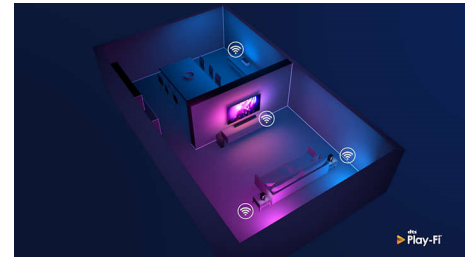

DTS Play-Fi compatible

With DTS Play-Fi on your Philips TV you can connect to compatible speakers in any room. Got wireless speakers in the kitchen? Listen to the movie while you make a snack or keep up with the sports commentary while you get everyone drinks.