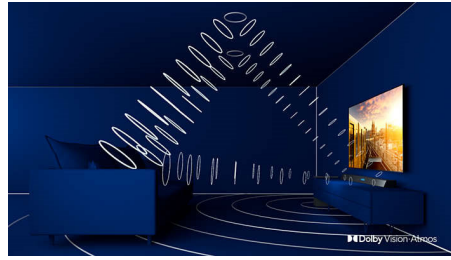

77OLED806/56

Highlights

4-sided Ambilight

With Philips 4-sided Ambilight, every moment feels closer. Intelligent LEDs around the edge of the TV respond to the on-screen action and emit an immersive glow that's simply captivating. Experience it once and wonder how you enjoyed TV without it.

Dolby Vision + Dolby Atmos

Support for Dolby's premium sound and video formats means the HDR content you watch will look-and sound-glorious. You'll enjoy a picture that reflects the director's original intentions and experience spacious sound with real clarity and depth.