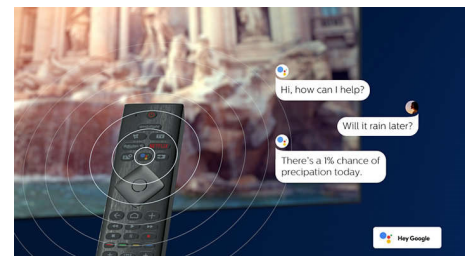

Philips OLED TV

With a Philips OLED TV, you get a wider viewing angle and a uniquely lifelike picture. Blacks are deeper. Colors are truer. Details in shadows and highlights are precisely reproduced. All major HDR formats are supported. You'll feel the full power of every scene.

Simply smart. Android TV

Your Philips Android TV gives you the content you want-when you want it. You can customize the home screen to display your favorite apps, making it simple to start streaming the movies and shows you love. Or pick up where you left off.

AI voice control

Push a button on the remote to talk to the Google Assistant. Control the TV or Google Assistant-compatible smart home devices with your voice. Or ask Alexa to control the TV via Alexa-enabled devices.