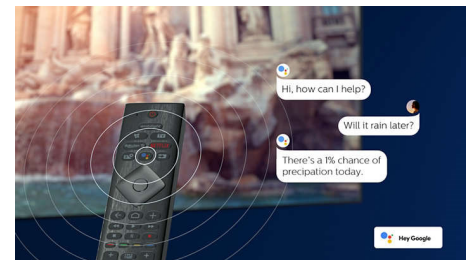

65PUT7906/68

Slim, attractive design

Looking for a TV that fits with your room? This 4K smart TV is dressed for the occasion! The virtually bezel-free screen goes with just about any interior scheme. While the slim feet make it seem as if the screen is floating above your TV unit or table.

Grey bezel. Slender feet.

Grey bezel. Slender feet.

Google Assistant

Control your Philips Android TV with your voice. Want to play a game, watch Netflix, or find content and apps in the Google Play store? Just tell your TV. You can even command all Google Assistant-compatible smart home devices-like dimming the lights and setting the thermostat on movie night. Without leaving the sofa.