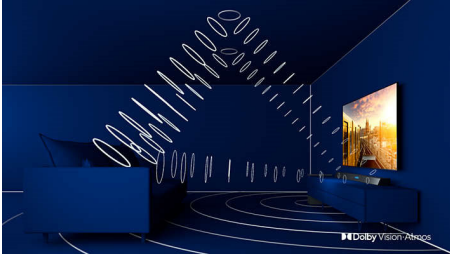

Content at your command.

- Simply smart. Android TV.
- Google Assistant. Control the TV with your voice.

PHILIPS

4K UHD LED Android TV

3-sided Ambilight TV Major HDR formats supported, Dolby Vision and Dolby Atmos, 177 cm (70") Android TV

Highlights

3-sided Ambilight

With Philips Ambilight every moment feels closer. Intelligent LEDs around the edge of the TV respond to the on-screen action and emit an immersive glow that's simply captivating. Experience it once and wonder how you enjoyed TV without it.

Dolby Vision + Dolby Atmos

Support for Dolby's premium sound and video formats means the HDR content you watch will look-and sound-glorious. You'll enjoy a picture that reflects the director's original intentions and experience spacious sound with real clarity and depth.