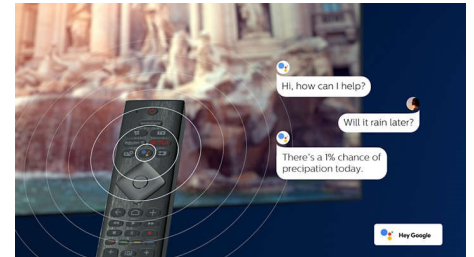

70PUT7906/70

Slim, attractive design

Looking for a TV that fits with your room? This 4K smart TV is dressed for the occasion! The virtually bezel-free screen goes with just about any interior scheme. While the slim feet make it seem as if the screen is floating above your TV unit or table.

Grey bezel. Slender feet.

Grey bezel. Slender feet.

Google Assistant

Control your Philips Android TV with your voice. Want to play a game, watch Netflix, or find content and apps in the Google Play store? Just tell your TV. You can even command all Google Assistant-compatible smart home devices-like dimming the lights and setting the thermostat on movie night. Without leaving the sofa.