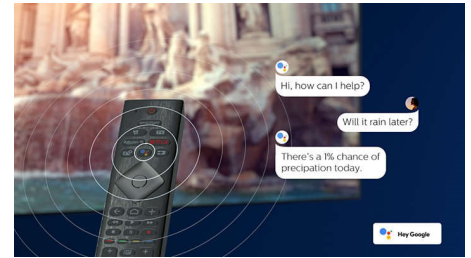

Slim, attractive design

Looking for a TV that fits with your room? This 4K smart TV is dressed for the occasion! The virtually bezel-free screen goes with just about any interior scheme. While the slim feet make

75PUT7906/75

it seem as if the screen is floating above your TV unit or table.

Grey bezel. Slender feet.

Grey bezel. Slender feet.

Google Assistant

Control your Philips Android TV with your voice. Want to play a game, watch Netflix, or find content and apps in the Google Play store? Just tell your TV. You can even command all Google Assistant-compatible smart home devices-like dimming the lights and setting the thermostat on movie night. Without leaving the sofa.