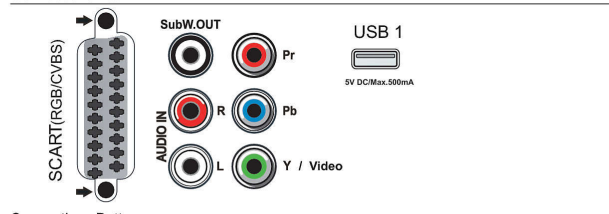

4K UltraHD

PixelPlus
ULTRA HD

Connections Side

Connections Rear

Connections Bottom

Datum izdavanja
2023-10-04

Verzija: 9.1.1

EAN: 87 18863 00939 0