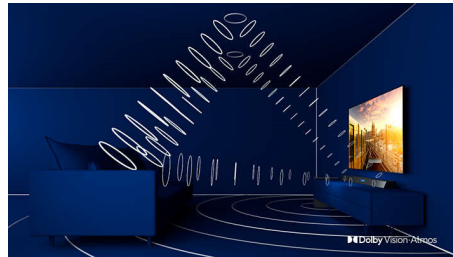

Dolby Vision and Dolby Atmos.

Support for Dolby's premium sound and video formats means the HDR content you watch and play will look and sound glorious. You'll enjoy a picture that reflects the director's original intentions and experience spacious sound with real clarity and depth. Great for every movie, show, and game.