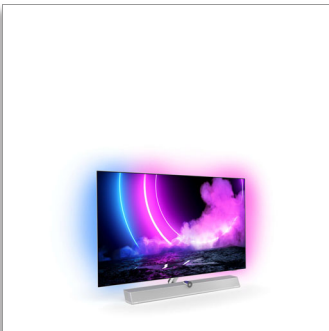

Philips OLED+  
4K UHD Android TV -  
Bowers&Wilkins Sound

Sound by Bowers & Wilkins

4-sided Ambilight TV  
P5 AI dual picture engine  
139 cm (55") Android TV

55OLED936

Superb. From what you see to what you hear.

## OLED+ 4K UHD Android TV

A TV that any sofa would be proud to point at. Be captivated by inky blacks and rich OLED colour, the crystal clarity of Bowers & Wilkins Sound. And Ambilight - filling the room with the excitement of everything you watch - or play.