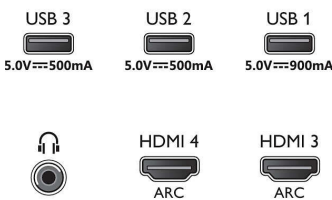

Connections

Side