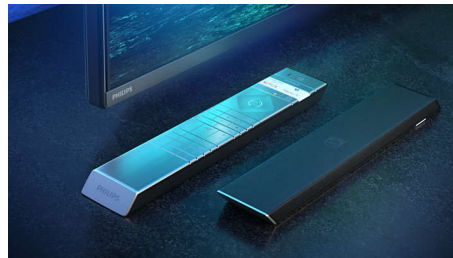

# OLED+

The difference is real.

A Philips 4K UHD OLED+ TV is compatible with all major HDR formats. Whether it's a must-watch series or the latest game, every scene will be full of rich detail. If you're watching or playing in a brightly lit room, your TV automatically adjusts the picture so it still looks amazing.

## Premium materials.

Premium materials make all the difference to this OLED+ TV. The micro-mesh speaker grille is topped with Kvadrat's acoustically transparent wool-blend speaker fabric, which allows the sound to flow freely into the room. The backlit remote is finished with soft, responsibly sourced Muirhead leather.