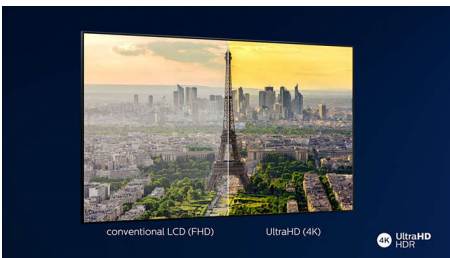

4K UHD

Bright 4K LED TV. Vibrant HDR picture. Smooth motion. A Philips 4K UHD TV brings content to life with rich colors and crisp contrast. Images have more depth, and motion is smooth. Movies, shows, games, and more look great no matter the source.