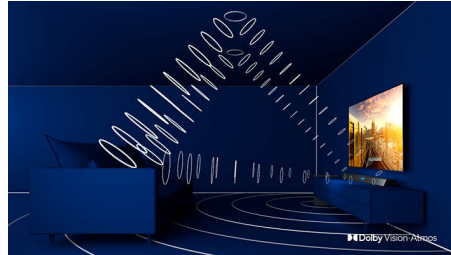

Dolby Vision and Dolby Atmos

Support for Dolby's premium sound and video formats means the HDR content you watch will look-and sound-gloriously real. Whether it's the latest streaming series or a Blu-Ray disc set, you'll enjoy contrast, brightness, and color that reflect the director's original intentions. And hear spacious sound with clarity, detail, and depth.