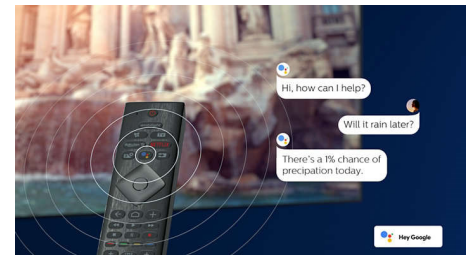

Well-balanced audio

Well-balanced audio from full-range speakers.

Slim design

Slim design. Slender metal bezel and metal stand.

Android TV

Make your Philips Android TV your own. If it's all about Amazon and YouTube this week, and Netflix next week-no problem. A clear, intuitive interface lets you put the content you love front and center. Easily pick up where you left off in the latest series, or check out the new movie releases.

Google Assistant

Control your Philips Android TV with your voice. Want to play a game, watch Netflix, or find content and apps in the Google Play store? Just tell your TV. You can even command all Google Assistant-compatible smart home devices-like dimming the lights and setting the thermostat on movie night. Without leaving the sofa.