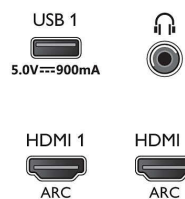

top stand

- Included batteries: 2 x AAA Batteries

Dimensions

- Set Width: 1462 mm
- Set Height: 851 mm
- Set Depth: 88.9 mm
- Product weight: 23.9 kg
- Set width (with stand): 1462 mm
- Set height (with stand): 868.7 mm
- Set depth (with stand): 274 mm
- Product weight (+stand): 24.3 kg
- Box width: 1600.0 mm
- Box height: 995.0 mm
- Box depth: 174.0 mm
- Weight incl. Packaging: 31.9 kg
- Wall mount compatible: 400 x 200 mm

Connections

Side

Bottom

Issue date 2023-07-25

Version: 1.0.1

EAN: 87 18863 02454 6

© 2023 Koninklijke Philips N.V.
All Rights reserved.

Specifications are subject to change without notice.
Trademarks are the property of Koninklijke Philips N.V.
or their respective owners.