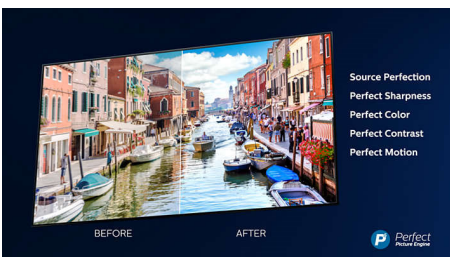

P5 Perfect Picture Engine

The Philips P5 engine delivers a picture as brilliant as the content you love. Details have noticeably more depth. Colors are vivid, while skin tones look natural. Contrast is so crisp

you'll feel every detail. Motion is perfectly smooth.