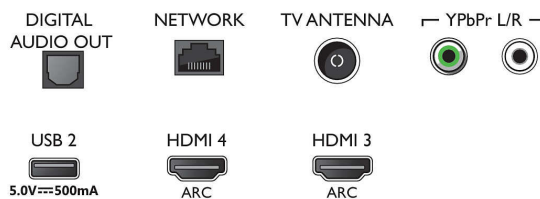

- Number of HDMI connections: 4
- HDMI features: 4K, Audio Return Channel
- Number of component in (YPbPr): 1
- EasyLink (HDMI-CEC): Remote control pass-through, System audio control, System standby, One touch play
- Number of USBs: 2
- Wireless connection: Bluetooth 4.2, Wi-Fi 802.11n, 2x2, Dual band
- Other connections: Digital audio out (optical), Ethernet-LAN RJ-45, Audio L/R in, Headphone out
- HDCP 2.2: Yes on all HDMI

top stand

- Included batteries: 2 x AAA Batteries

Dimensions

- Set Width: 1462 mm
- Set Height: 851 mm
- Set Depth: 88.9 mm
- Product weight: 23.9 kg
- Set width (with stand): 1462 mm
- Set height (with stand): 868.7 mm
- Set depth (with stand): 274 mm
- Product weight (+stand): 24.3 kg
- Box width: 1600.0 mm
- Box height: 995.0 mm
- Box depth: 174.0 mm
- Weight incl. Packaging: 31.9 kg
- Wall mount compatible: 400 x 200 mm

Connections

Side

Bottom

Issue date 2023-07-25

Version: 1.0.1

EAN: 87 18863 02454 6

© 2023 Koninklijke Philips N.V.
All Rights reserved.

Specifications are subject to change without notice.
Trademarks are the property of Koninklijke Philips N.V.
or their respective owners.