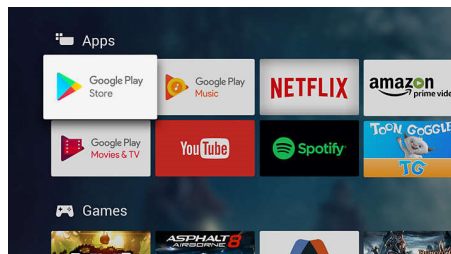

TV Content

Go beyond traditional TV programming with Google Play Store and Philips App Gallery.

Experience endless movies, TV, music, apps and games online. More to love.

Punchy effects

Crisp, clear dialogue. Punchy effects.

Well-balanced audio

Well-balanced audio from full-range speakers.

Slim design

Slim design. Slender metal bezel and metal stand.

Android TV

Make your Philips Android TV your own. If it's all about Amazon and YouTube this week, and Netflix next week-no problem. A clear, intuitive interface lets you put the content you love front and center. Easily pick up where you left off in the latest series, or check out the new movie releases.