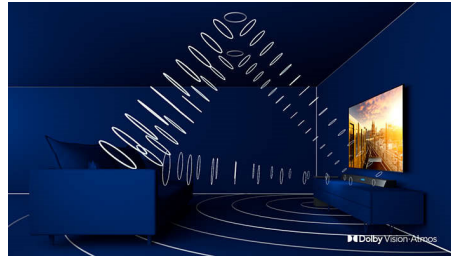

Dolby Vision + Dolby Atmos

Support for Dolby's premium sound and video formats means the HDR content you watch will look-and sound-glorious. You'll enjoy a picture that reflects the director's original intentions and experience spacious sound with real clarity and depth.