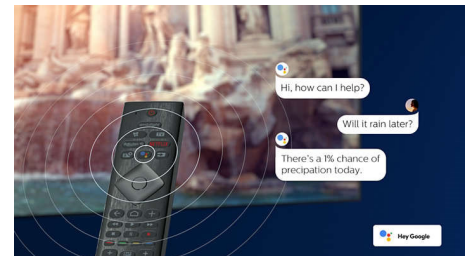

Google Assistant

Control your Philips Android TV with your voice. Want to play a game, watch Netflix, or find content and apps in the Google Play store? Just tell your TV. You can even command all Google Assistant-compatible smart home devices-like dimming the lights and setting the thermostat on movie night. Without leaving the sofa.