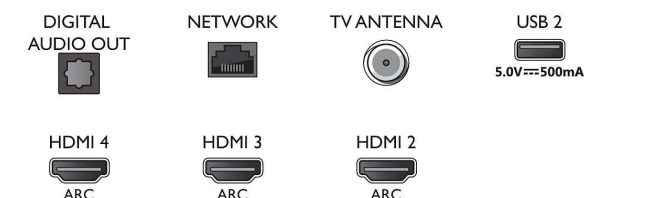

Processing

- Processing Power: Quad Core

Sound

- Output power (RMS): 16W
- Speaker configuration: 2x8W full range speaker
- Sound Enhancement: Clear Sound, Smart Sound, Auto Volume Leveler, Dolby Atmos

Connectivity

- Number of HDMI connections: 4
- HDMI features: 4K, Audio Return Channel
- EasyLink (HDMI-CEC): Remote control pass-through, System audio control, System standby, One touch play
- Number of USBs: 2
- Wireless connection: Bluetooth 4.2, Wi-Fi 802.11n, 2x2, Dual band
- Other connections: Digital audio out (optical), Ethernet-LAN RJ-45, Headphone out
- HDCP 2.2: Yes on all HDMI

Power

- Mains power: AC 220 - 240 V 50/60Hz
- Ambient temperature: 5 °C to 35 °C
- Power Saving Features: Auto switch-off timer, Light sensor, Picture mute (for radio)

Accessories

- Included accessories: Remote Control, Quick start guide, Legal and safety brochure, Power cord, Table top stand
- Included batteries: 2 x AAA Batteries

Dimensions

- Set Width: 1567.6 mm
- Set Height: 886.8 mm
- Set Depth: 87.7 mm
- Product weight: 22.5 kg
- Set width (with stand): 1567.6 mm
- Set height (with stand): 949 mm

- Set depth (with stand): 312.3 mm
- Product weight (+stand): 23 kg
- Box width: 1757 mm
- Box height: 1025 mm
- Box depth: 185 mm
- Weight incl. Packaging: 30.4 kg
- Wall mount compatible: 300 x 300 mm

Connections

Side

Bottom

Issue date 2024-04-20

Version: 7.0.1

EAN: 87 18863 02604 5

© 2024 Koninklijke Philips N.V.
All Rights reserved.

Specifications are subject to change without notice.
Trademarks are the property of Koninklijke Philips N.V.
or their respective owners.

www.philips.com

* EPG and actual visibility (up to 8 days) is country and operator dependent.
* Android App offerings vary per country. For more details please visit your local Google Play Store.
* The TV supports DVB reception for 'Free to air' broadcast. Specific DVB operators may not be supported. An up to date list can be found in the FAQ section of the Philips support website. For some operators Conditional Access and subscription are required. Contact your operator for more information.
* Philips TV Remote app and related functionalities vary per TV model, operator, and country, as well as smart device model and OS. For more details please visit: www.philips.com/TVRemoteapp.
* Smart TV app offerings vary per TV model and country. For more details please visit: www.philips.com/smarttv.
* Please note that your Amazon Apps may not always be available in your country. (Currently Amazon apps works only in UK, Germany, Austria)
* Its functionality is subject to ChromeCast built-in apps and smart devices. For more details, please visit ChromeCast built-in product pages.