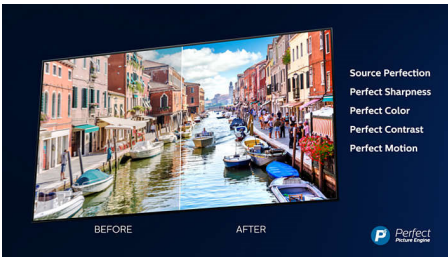

4K UHD LED Android TV
178 cm (70") Major HDR formats supported, P5 Perfect Picture Engine

70PUD8215/71

Highlights

P5 Perfect Picture Engine

The Philips P5 engine delivers a picture as brilliant as the content you love. Details have noticeably more depth. Colors are vivid, while skin tones look natural. Contrast is so crisp you'll feel every detail. Motion is perfectly smooth.