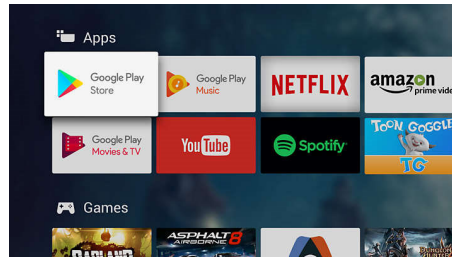

TV Content

Go beyond traditional TV programming with Google Play Store and Philips App Gallery. Experience endless movies, TV, music, apps and games online. More to love.

Android TV

Make your Philips Android TV your own. If it's all about Amazon and YouTube this week, and Netflix next week-no problem. A clear, intuitive interface lets you put the content you love front and center. Easily pick up where you left off in the latest series, or check out the new movie releases.