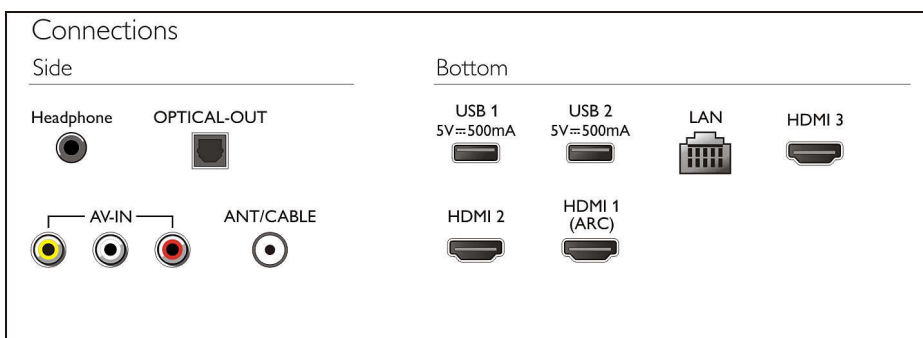

Issue date 2023-10-02

Version: 3.1.1

EAN: 87 18863 02323 5

© 2023 Koninklijke Philips N.V.
All Rights reserved.

Specifications are subject to change without notice.
Trademarks are the property of Koninklijke Philips N.V.
or their respective owners.

www.philips.com

* EPG and actual visibility (up to 8 days) is country and operator dependent.

* Philips TV does not guarantee 100% interoperability with all HDMI CEC devices

* Netflix movie programs are only available via your content provider set top box (not available on your TV). Please approach your content provider for Netflix subscription.