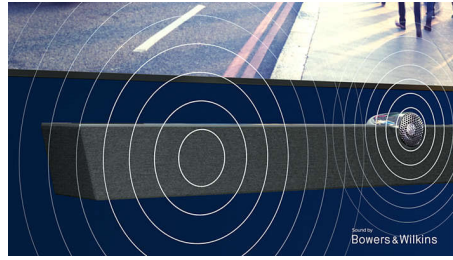

Sound by Bowers & Wilkins

An exclusive speaker design by legendary audio engineers Bowers & Wilkins delivers thrillingly lifelike performance. Up-firing speakers let you get the most out of Dolby Atmos. A central tweeter keeps the dialogue pristine no matter how intense the drama gets.