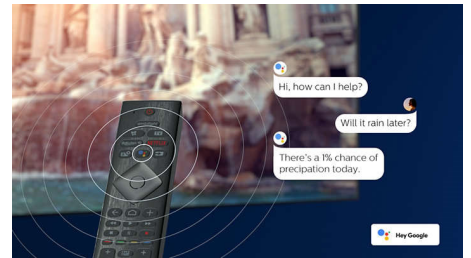

Voice assistant

Control your Philips Android TV with your voice. Want to play a game, watch Netflix, or find content and apps in the Google Play store? Just tell your TV. You can even command all Google Assistant-compatible smart home devices, like dimming the lights and setting the thermostat on movie night. Without leaving the sofa. The days of searching for the TV remote are over. Now you can use your voice to control your Philips smart TV via Alexa-enabled devices, like Amazon Echo. Turn your TV on, change the channel, switch to your gaming console and more with Alexa.