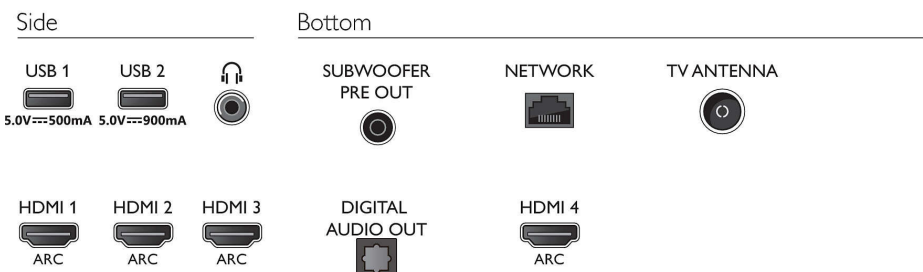

Connectivity

- Number of HDMI connections: 4
- HDMI features: 4K, Audio Return Channel
- EasyLink (HDMI-CEC): Remote control pass-through, System audio control, System standby, One touch play
- Number of USBs: 2
- Wireless connection: Bluetooth 4.2, Wi-Fi 802.11ac, 2x2, Dual band
- Other connections: Digital audio out (optical), Ethernet-LAN RJ-45, Headphone out
- HDCP 2.3: Yes on all HDMI

Power

- Mains power: AC 220 - 240 V 50/60Hz
- Ambient temperature: 5 °C to 35 °C

- Standby power consumption: $\leq 0.3W$
- Power Saving Features: Auto switch-off timer, Light sensor, Picture mute (for radio), Eco mode

Accessories

- Included Accessories: Legal and safety brochure, Power cord, Quick start guide (x1), Stand with sound solution, 2 x AAA Batteries, Remote Control

Dimensions

- Set Width: 1448.7 mm
- Set Height: 829.5 mm
- Set Depth: 47.3 mm
- Product weight: 27.6 kg
- Set width (with stand): 1448.7 mm
- Set height (with stand): 930.8 mm
- Set depth (with stand): 299.4 mm
- Product weight (+stand): 34.8 kg
- Box width: 1660.0 mm
- Box height: 1088.0 mm
- Box depth: 174.0 mm
- Weight incl. Packaging: 41.8 kg
- Wall mount compatible: 300 x 300 mm

Connections

Issue date 2024-04-20

Version: 3.0.1

EAN: 87 18863 02895 7

© 2024 Koninklijke Philips N.V. All Rights reserved.

Specifications are subject to change without notice. Trademarks are the property of Koninklijke Philips N.V. or their respective owners.

www.philips.com

* EPG and actual visibility (up to 8 days) is country and operator dependent.
* Android App offerings vary per country. For more details please visit your local Google Play Store.
* Philips TV Remote app and related functionalities vary per TV model, operator, and country, as well as smart device model and OS. For more details please visit: www.philips.com/TVRemoteapp.
* Smart TV app offerings vary per TV model and country. For more details please visit: www.philips.com/smarttv.
* Its functionality is subject to ChromeCast built-in apps and smart devices. For more details, please visit ChromeCast built-in product pages.
* Memory size (Flash) : 16G, the actual available disc space may differ (dependent on e.g. (pre-)installed apps, installed operating system, etc.)
* Image depicted on the website are non-contractual pictures. Please always refer to the actual TV that are sold in the retail or stores.