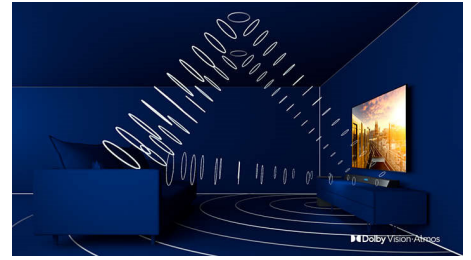

Dolby Vision and Dolby Atmos

Support for Dolby's premium sound and video formats means the HDR content you watch will look-and sound-gloriously real. Whether it's the latest streaming series or a Blu-Ray disc set, you'll enjoy contrast, brightness, and color that reflect the director's original intentions. And hear spacious sound with clarity, detail, and depth.